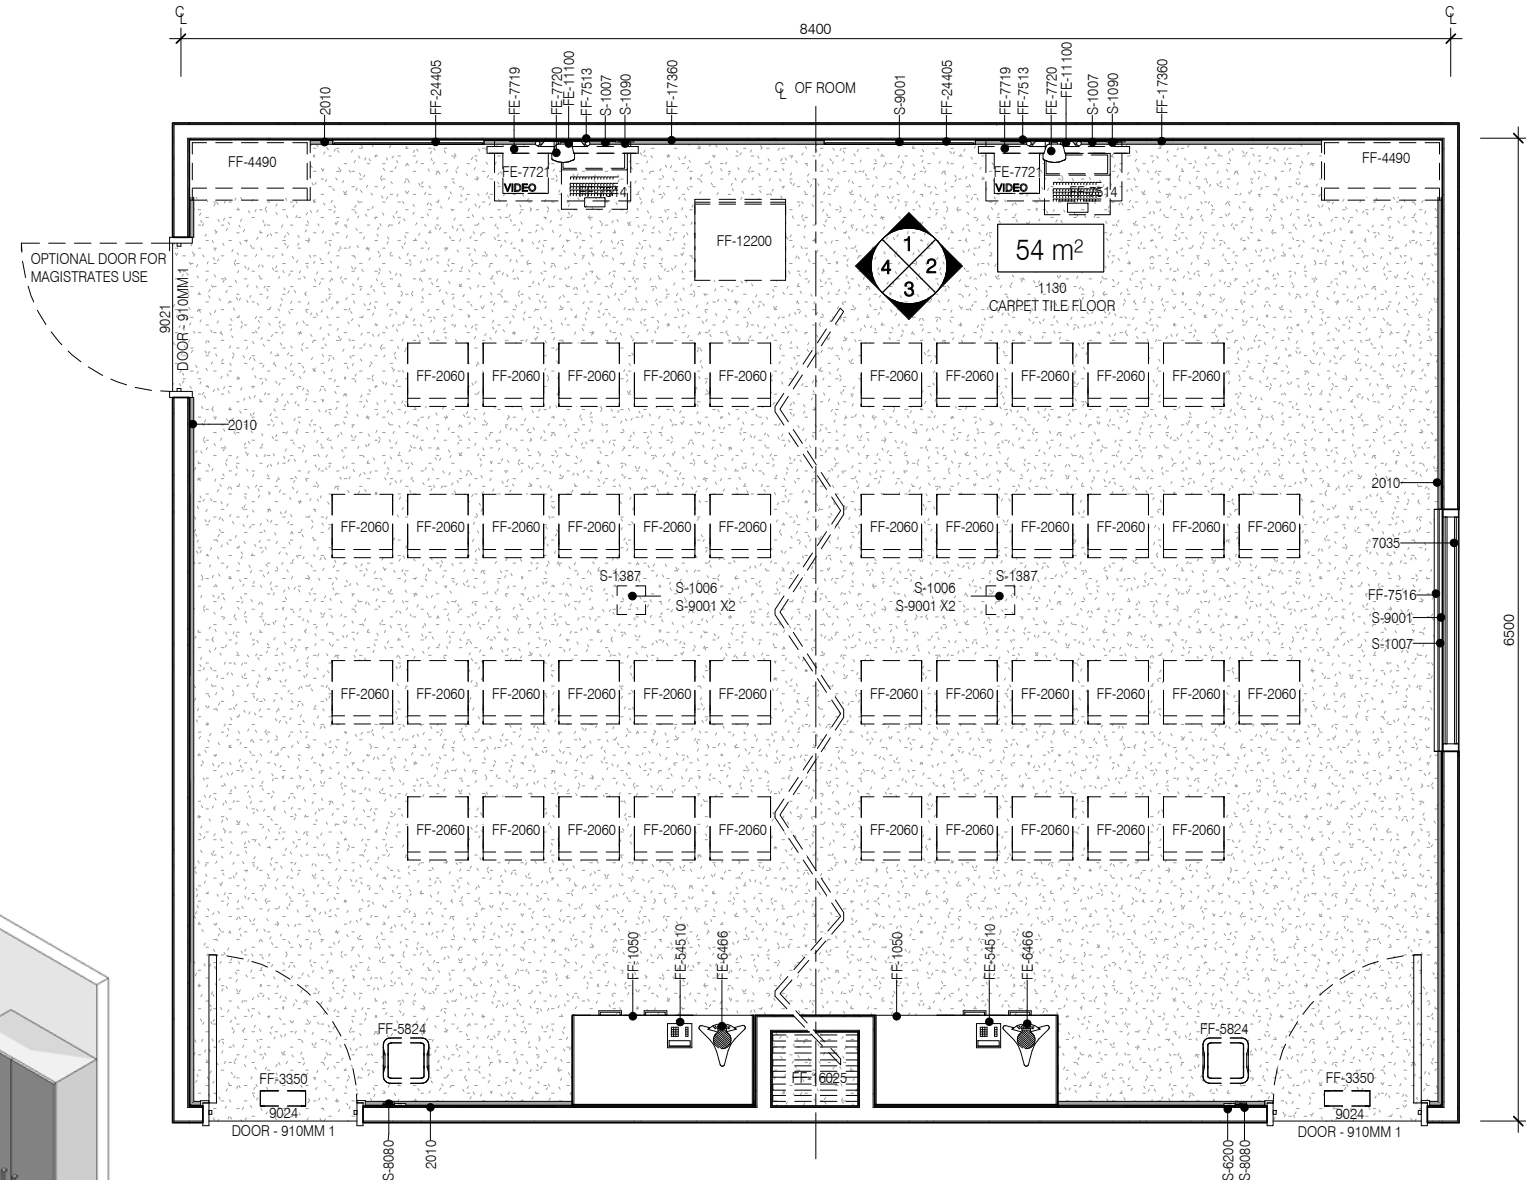

# AUSTRALASIAN HFG STANDARD COMPONENTS

Room Layout Sheet

RLS Room Code: **MEET-L-55**

1:50 2.5m 2 1.5 1 0.5 0

Room Name:

**MEETING ROOM, 55m<sup>2</sup>**

BIM ID	DESCRIPTION
2010	SKIRTING VINYL, FEATHERED EDGED, 150mmH
2707	ACOUSTIC PANEL
7035	INTERNAL WINDOW, DOUBLE GLAZED
8010	DOOR PROTECTION
8040	DOOR PROTECTION - FRAME
FE-6466	TELEPHONE - TELECONFERENCE
FE-7718	MICROPHONE - VIDEO CONFERENCING - CEILING MOUNTED
FE-7719	MONITOR - LCD
FE-7720	SPEAKERS - VIDEO-CONFERENCING, WALL MOUNTED
FE-7721	VIDEO-CONFERENCING SYSTEM
FE-7722	CAMERA - VIDEO-CONFERENCING
FE-11100	COMPUTER - LAPTOP
FE-54510	TELEPHONE - HANDSET, STANDARD
FF-1050	BENCHTOP - LAMINATE
FF-2060	CHAIR - MEETING
FF-3350	CLOCK - BATTERY OPERATED, FF-3350
FF-4410	CUPBOARD - UNDER BENCH DOUBLE - 800W X 870H X 600D
FF-4420	CUPBOARD - UNDER BENCH - 400W X 870H X 450D
FF-4490	CUPBOARD - DOUBLE DOOR, FREESTANDING, LOCKABLE

BIM ID	DESCRIPTION
FF-5824	WASTE BIN, GENERAL
FF-7513	BRACKET - LCD MONITOR
FF-7514	AV RACK
FF-7516	EXTERNAL WINDOW DRESSING - BLACKOUT
FF-12200	LECTERN
FF-16025	OPERABLE WALL
FF-17360	PINBOARD - FABRIC COVERED
FF-24405	WHITEBOARD - MAGNETIC
S-1006	VOICE DATA OUTLET - DOUBLE
S-1007	VOICE DATA OUTLET - TRIPLE
S-1090	TV - MATV
S-1387	FLOOR SERVICES BOX
S-6200	LIGHT SWITCH
S-8080	EMERGENCY CALL
S-9001	GENERAL POWER OUTLET - DOUBLE
S-10005	DURESS ALARM

PLAN

REV	DESCRIPTION	DATE
1	New Standard Component	01.03.2016

FOR GUIDANCE

SCALE	RLS Room Code	Room Tag	REV
1 : 50 @ A3	MEET-L-55	1.280.1	1