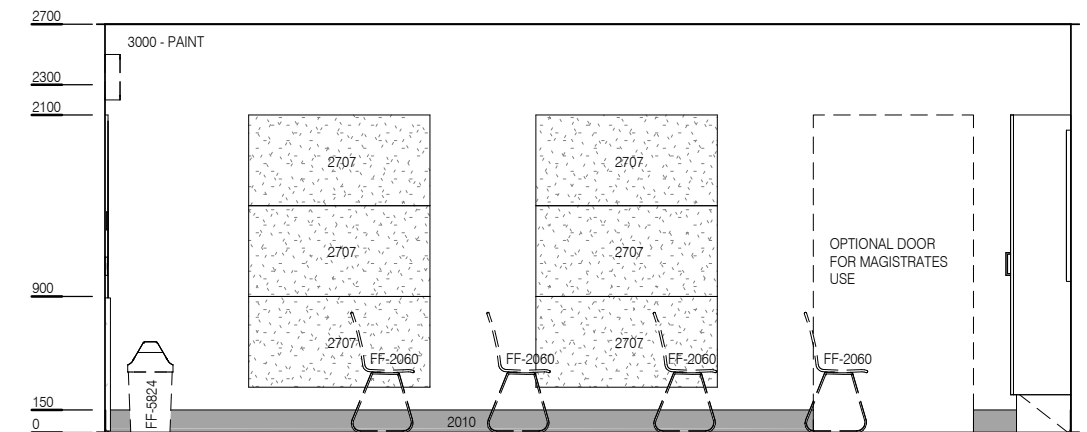

# AUSTRALASIAN HFG STANDARD COMPONENTS

Room Layout Sheet

RLS Room Code: **MEET-L-55**

1:50

Room Name:

**MEETING ROOM, 55m<sup>2</sup>**

BIM ID	DESCRIPTION
2010	SKIRTING VINYL, FEATHERED EDGED, 150mmH
2707	ACOUSTIC PANEL
7035	INTERNAL WINDOW, DOUBLE GLAZED
8010	DOOR PROTECTION
8040	DOOR PROTECTION - FRAME
FE-6466	TELEPHONE - TELECONFERENCE
FE-7718	MICROPHONE - VIDEO CONFERENCING - CEILING MOUNTED
FE-7719	MONITOR - LCD
FE-7720	SPEAKERS - VIDEO-CONFERENCING, WALL MOUNTED
FE-7721	VIDEO-CONFERENCING SYSTEM
FE-7722	CAMERA - VIDEO-CONFERENCING
FE-11100	COMPUTER - LAPTOP
FE-54510	TELEPHONE - HANDSET, STANDARD
FF-1050	BENCHTOP - LAMINATE
FF-2060	CHAIR - MEETING
FF-3350	CLOCK - BATTERY OPERATED, FF-3350
FF-4410	CUPBOARD - UNDER BENCH DOUBLE - 800W X 870H X 600D
FF-4420	CUPBOARD - UNDER BENCH - 400W X 870H X 450D
FF-4490	CUPBOARD - DOUBLE DOOR, FREESTANDING, LOCKABLE

BIM ID	DESCRIPTION
FF-5824	WASTE BIN, GENERAL
FF-7513	BRACKET - LCD MONITOR
FF-7514	AV RACK
FF-7516	EXTERNAL WINDOW DRESSING - BLACKOUT
FF-12200	LECTERN
FF-16025	OPERABLE WALL
FF-17360	PINBOARD - FABRIC COVERED
FF-24405	WHITEBOARD - MAGNETIC
S-1006	VOICE DATA OUTLET - DOUBLE
S-1007	VOICE DATA OUTLET - TRIPLE
S-1090	TV - MATV
S-1387	FLOOR SERVICES BOX
S-6200	LIGHT SWITCH
S-8080	EMERGENCY CALL
S-9001	GENERAL POWER OUTLET - DOUBLE
S-10005	DURESS ALARM

ELEVATION 1

ELEVATION 2

ELEVATION 3

ELEVATION 4

REV	DESCRIPTION	DATE
1	New Standard Component	01.03.2016

FOR GUIDANCE

SCALE	RLS Room Code	Room Tag	REV
1 : 50 @ A3	MEET-L-55	1.280.2	1