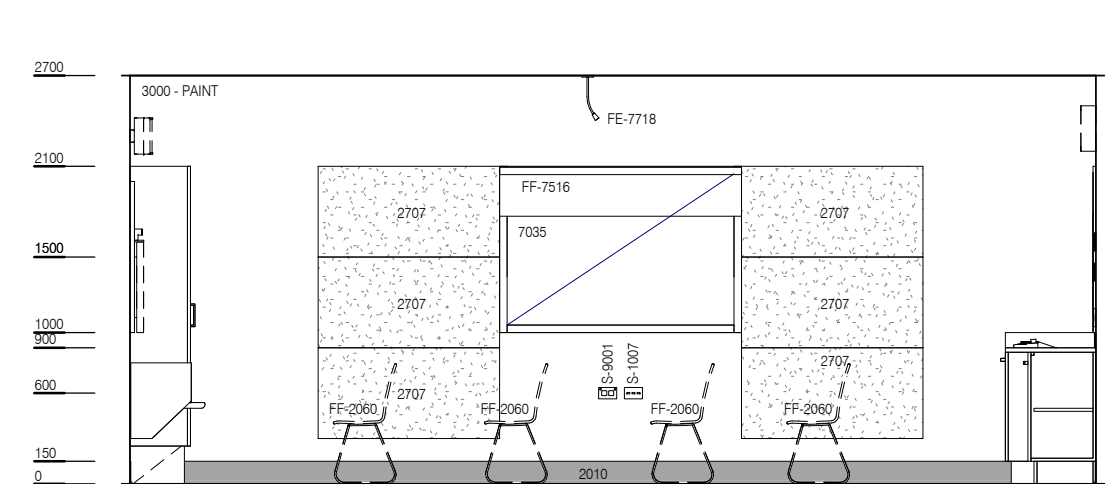

ELEVATION 2