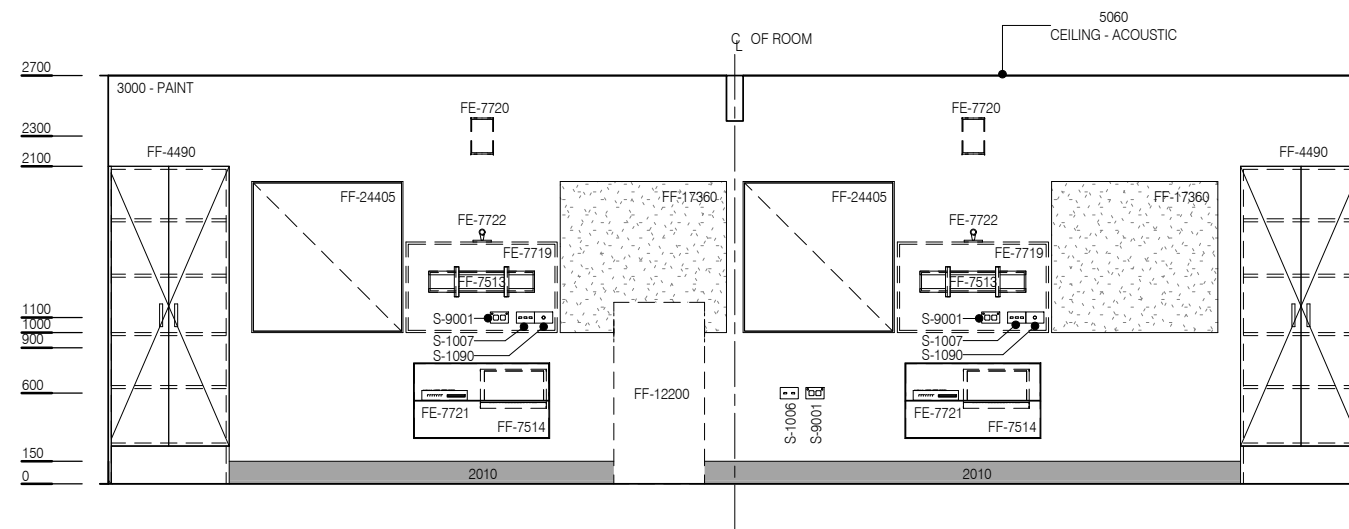

AUSTRALASIAN HFG STANDARD COMPONENTS

Room Layout Sheet

RLS Room Code: **MEET-L-55**

1:50

Room Name:

MEETING ROOM, 55m²

BIM ID	DESCRIPTION
2010	SKIRTING VINYL, FEATHERED EDGED, 150mmH
2707	ACOUSTIC PANEL
7035	INTERNAL WINDOW, DOUBLE GLAZED
8010	DOOR PROTECTION
8040	DOOR PROTECTION - FRAME
FE-6466	TELEPHONE - TELECONFERENCE
FE-7718	MICROPHONE - VIDEO CONFERENCING - CEILING MOUNTED
FE-7719	MONITOR - LCD
FE-7720	SPEAKERS - VIDEO-CONFERENCING, WALL MOUNTED
FE-7721	VIDEO-CONFERENCING SYSTEM
FE-7722	CAMERA - VIDEO-CONFERENCING
FE-11100	COMPUTER - LAPTOP
FE-54510	TELEPHONE - HANDSET, STANDARD
FF-1050	BENCHTOP - LAMINATE
FF-2060	CHAIR - MEETING
FF-3350	CLOCK - BATTERY OPERATED, FF-3350
FF-4410	CUPBOARD - UNDER BENCH DOUBLE - 800W X 870H X 600D
FF-4420	CUPBOARD - UNDER BENCH - 400W X 870H X 450D
FF-4490	CUPBOARD - DOUBLE DOOR, FREESTANDING, LOCKABLE

BIM ID	DESCRIPTION
FF-5824	WASTE BIN, GENERAL
FF-7513	BRACKET - LCD MONITOR
FF-7514	AV RACK
FF-7516	EXTERNAL WINDOW DRESSING - BLACKOUT
FF-12200	LECTERN
FF-16025	OPERABLE WALL
FF-17360	PINBOARD - FABRIC COVERED
FF-24405	WHITEBOARD - MAGNETIC
S-1006	VOICE DATA OUTLET - DOUBLE
S-1007	VOICE DATA OUTLET - TRIPLE
S-1090	TV - MATV
S-1387	FLOOR SERVICES BOX
S-6200	LIGHT SWITCH
S-8080	EMERGENCY CALL
S-9001	GENERAL POWER OUTLET - DOUBLE
S-10005	DURESS ALARM

ELEVATION 1