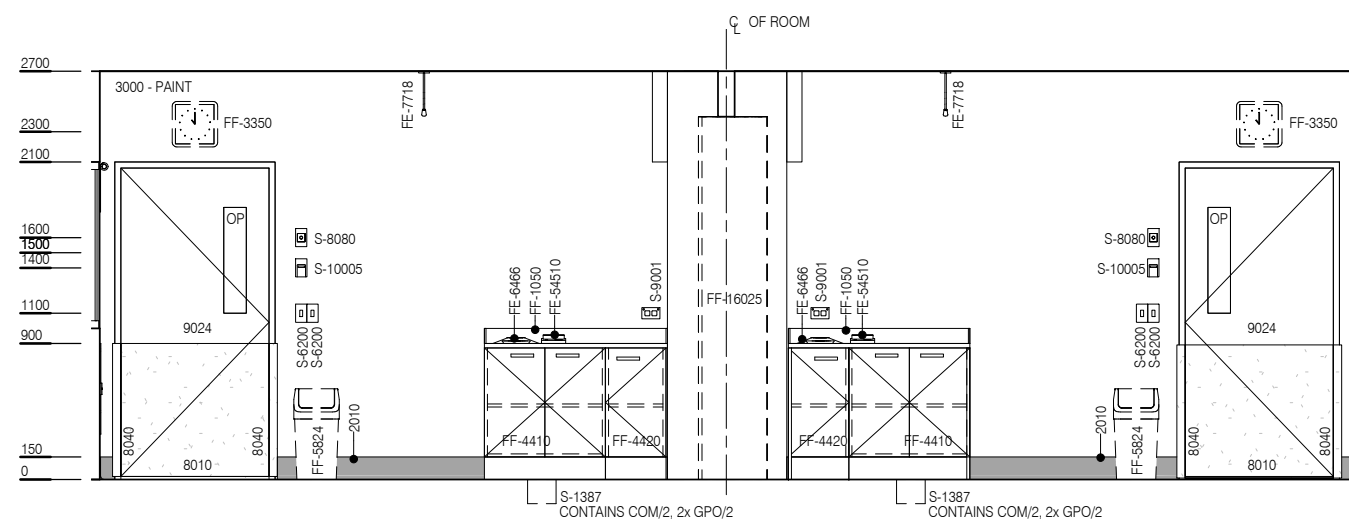

ELEVATION 3