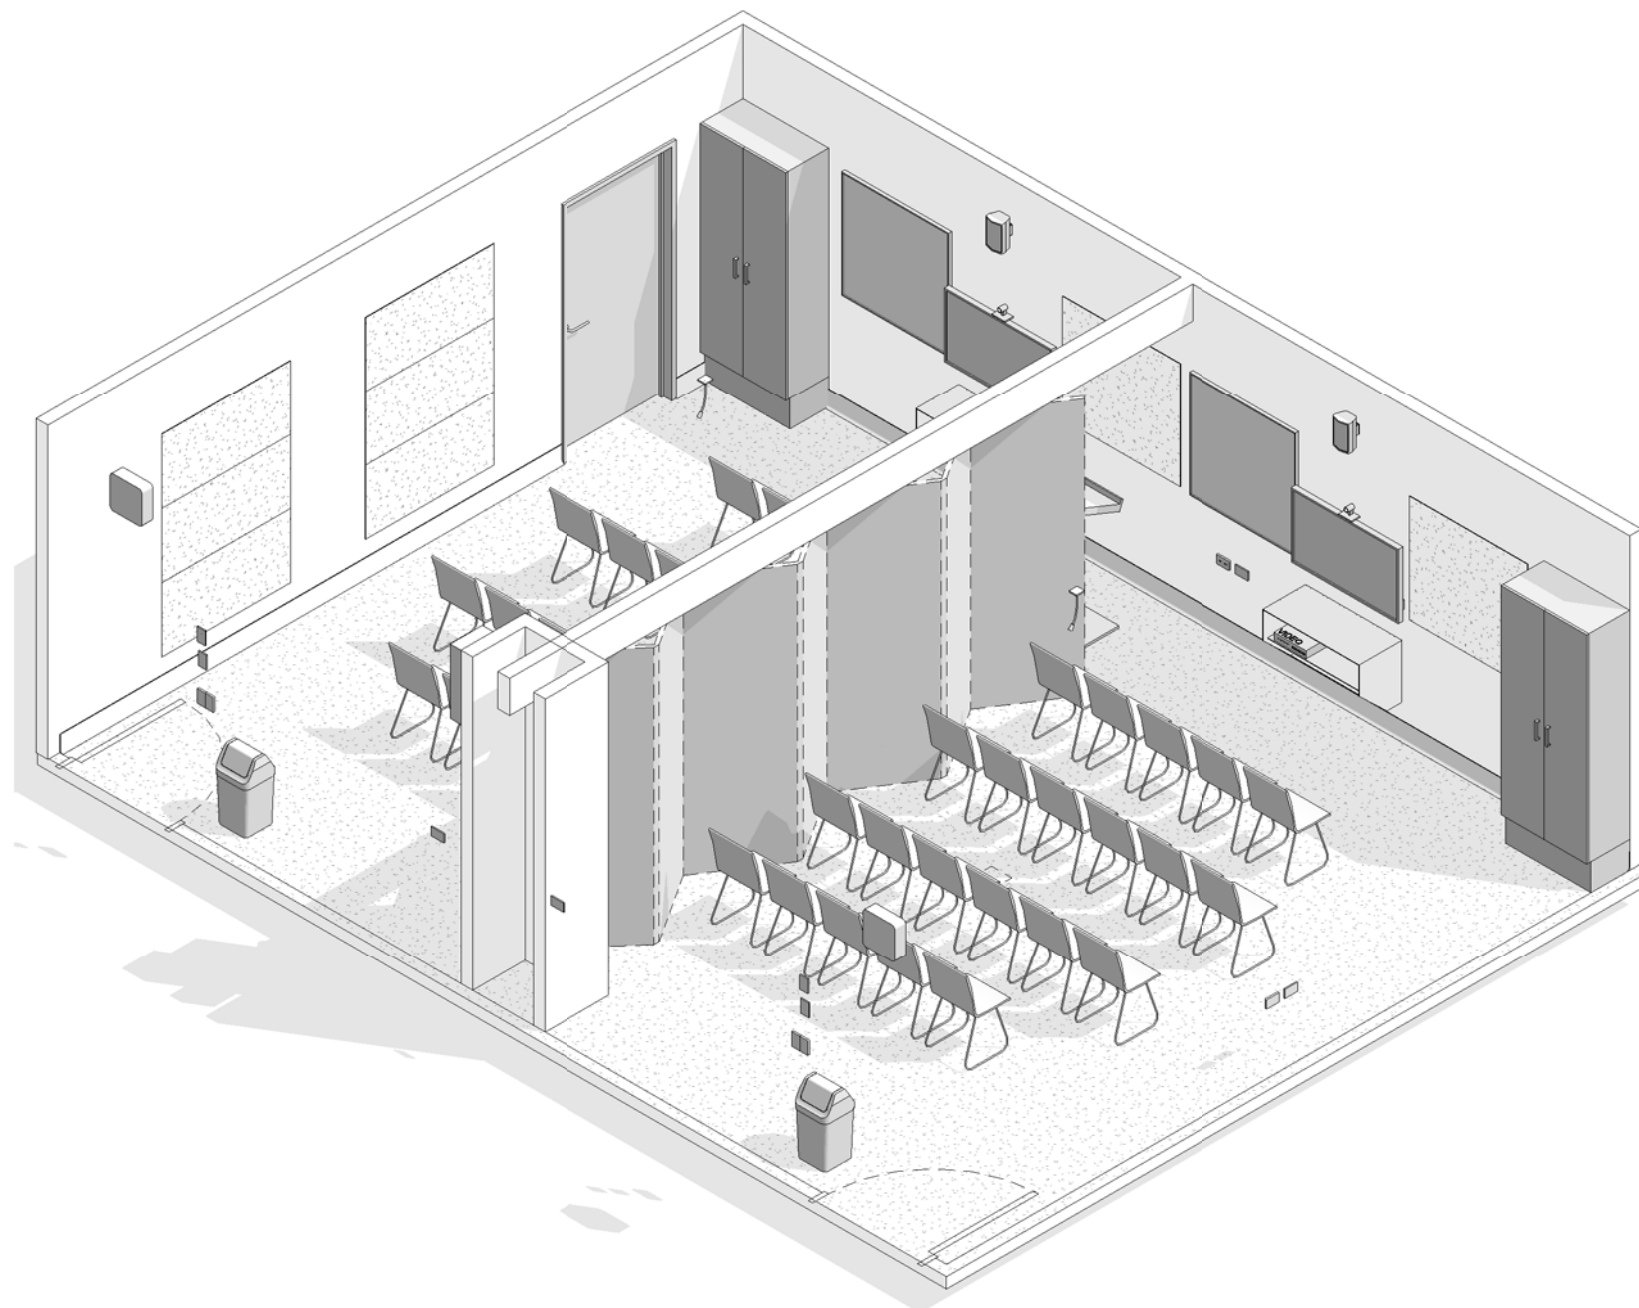

# AUSTRALASIAN HFG STANDARD COMPONENTS

Room Layout Sheet

RLS Room Code: **MEET-L-55**

1:50 2.5m 2 1.5 1 0.5 0

Room Name:

**MEETING ROOM, 55m<sup>2</sup>**

BIM ID	DESCRIPTION
2010	SKIRTING VINYL, FEATHERED EDGED, 150mmH
2707	ACOUSTIC PANEL
7035	INTERNAL WINDOW, DOUBLE GLAZED
8010	DOOR PROTECTION
8040	DOOR PROTECTION - FRAME
FE-6466	TELEPHONE - TELECONFERENCE
FE-7718	MICROPHONE - VIDEO CONFERENCING - CEILING MOUNTED
FE-7719	MONITOR - LCD
FE-7720	SPEAKERS - VIDEO-CONFERENCING, WALL MOUNTED
FE-7721	VIDEO-CONFERENCING SYSTEM
FE-7722	CAMERA - VIDEO-CONFERENCING
FE-11100	COMPUTER - LAPTOP
FE-54510	TELEPHONE - HANDSET, STANDARD
FF-1050	BENCHTOP - LAMINATE
FF-2060	CHAIR - MEETING
FF-3350	CLOCK - BATTERY OPERATED, FF-3350
FF-4410	CUPBOARD - UNDER BENCH DOUBLE - 800W X 870H X 600D
FF-4420	CUPBOARD - UNDER BENCH - 400W X 870H X 450D
FF-4490	CUPBOARD - DOUBLE DOOR, FREESTANDING, LOCKABLE

BIM ID	DESCRIPTION
FF-5824	WASTE BIN, GENERAL
FF-7513	BRACKET - LCD MONITOR
FF-7514	AV RACK
FF-7516	EXTERNAL WINDOW DRESSING - BLACKOUT
FF-12200	LECTERN
FF-16025	OPERABLE WALL
FF-17360	PINBOARD - FABRIC COVERED
FF-24405	WHITEBOARD - MAGNETIC
S-1006	VOICE DATA OUTLET - DOUBLE
S-1007	VOICE DATA OUTLET - TRIPLE
S-1090	TV - MATV
S-1387	FLOOR SERVICES BOX
S-6200	LIGHT SWITCH
S-8080	EMERGENCY CALL
S-9001	GENERAL POWER OUTLET - DOUBLE
S-10005	DURESS ALARM

PLAN

REV	DESCRIPTION	DATE
1	New Standard Component	01.03.2016

FOR GUIDANCE

SCALE	RLS Room Code	Room Tag	REV
1 : 50 @ A3	MEET-L-55	1.280.1	1