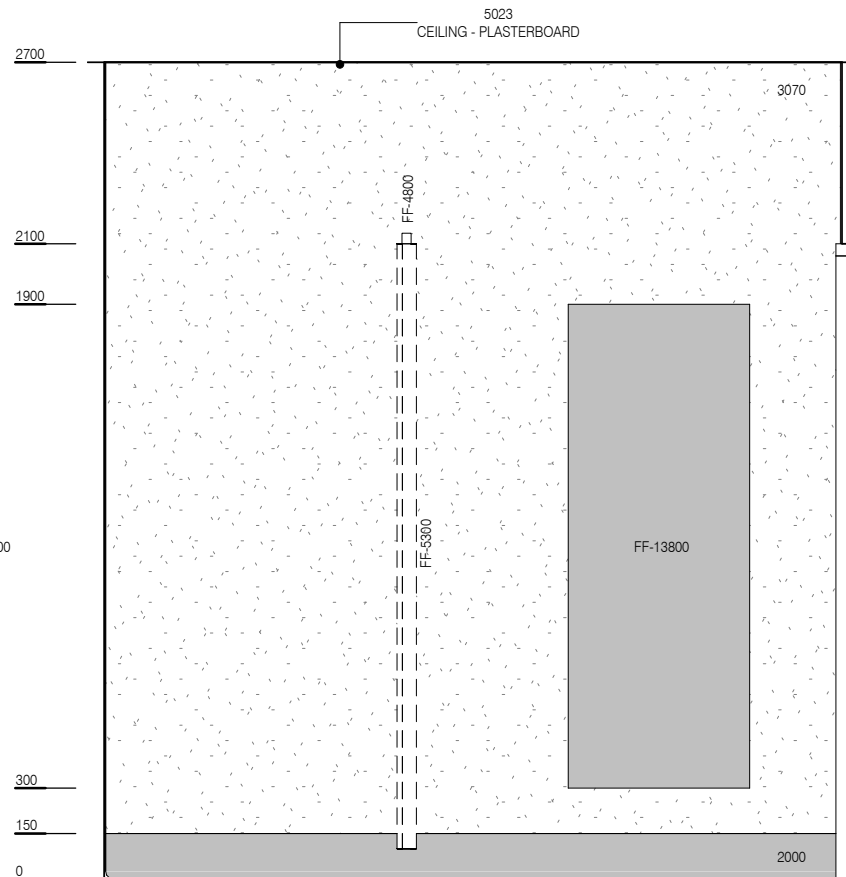

BIMID	DESCRIPTION
2000	FLOOR VINYL COVERED SKIRTING
2710	DOOR PROTECTION - KICKPLATE - 2710
3070	WALL VINYL FULL HEIGHT
FE-40412	TAP - COLD
FE-40413	TAP - HOT
FE-47500	SHOWER - FIXED ROSE
FF-3400	COAT HOOK
FF-4800	CURTAIN TRACK - SHOWER (STRAIGHT)
FF-5300	CURTAIN - SHOWER
FF-13800	MIRROR - FULL LENGTH
FF-20050	SHOWER SEAT - FOLD DOWN
FF-20650	SOAP, SHAMPOO HOLDER
FF-23700	TOWEL RAIL
S-4033	FLOOR WASTE
S-6200	LIGHT SWITCH

PLAN

ELEVATION 1

ELEVATION 2

ELEVATION 3

ELEVATION 4