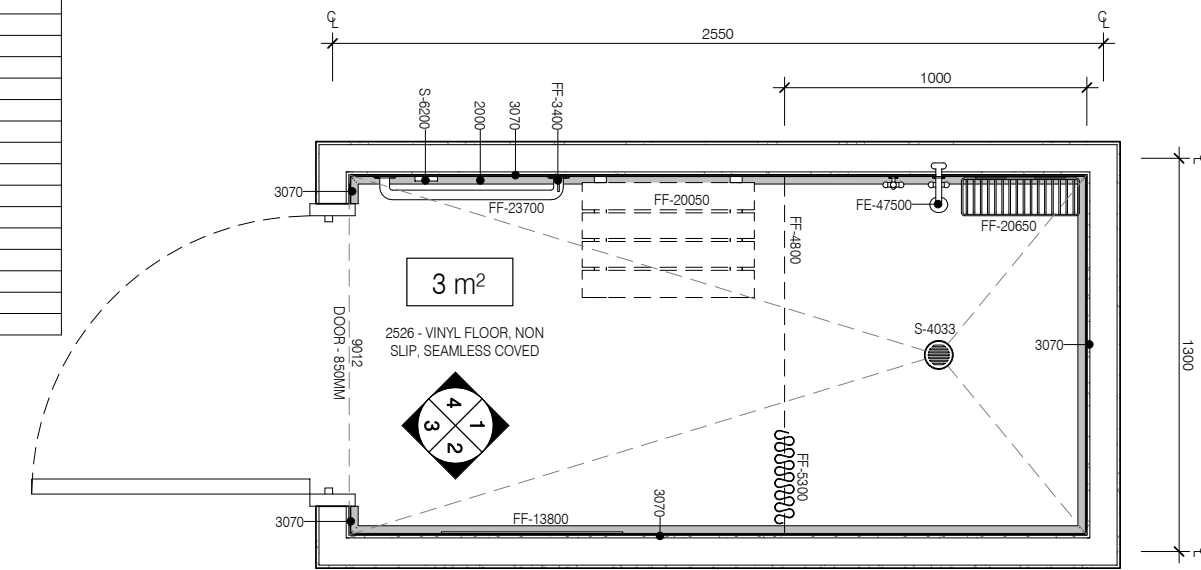

BIMID	DESCRIPTION
2000	FLOOR VINYL COVERED SKIRTING
2710	DOOR PROTECTION - KICKPLATE - 2710
3070	WALL VINYL FULL HEIGHT
FE-40412	TAP - COLD
FE-40413	TAP - HOT
FE-47500	SHOWER - FIXED ROSE
FF-3400	COAT HOOK
FF-4800	CURTAIN TRACK - SHOWER (STRAIGHT)
FF-5300	CURTAIN - SHOWER
FF-13800	MIRROR - FULL LENGTH
FF-20050	SHOWER SEAT - FOLD DOWN
FF-20650	SOAP, SHAMPOO HOLDER
FF-23700	TOWEL RAIL
S-4033	FLOOR WASTE
S-6200	LIGHT SWITCH

PLAN

ELEVATION 1

ELEVATION 2

ELEVATION 3

ELEVATION 4