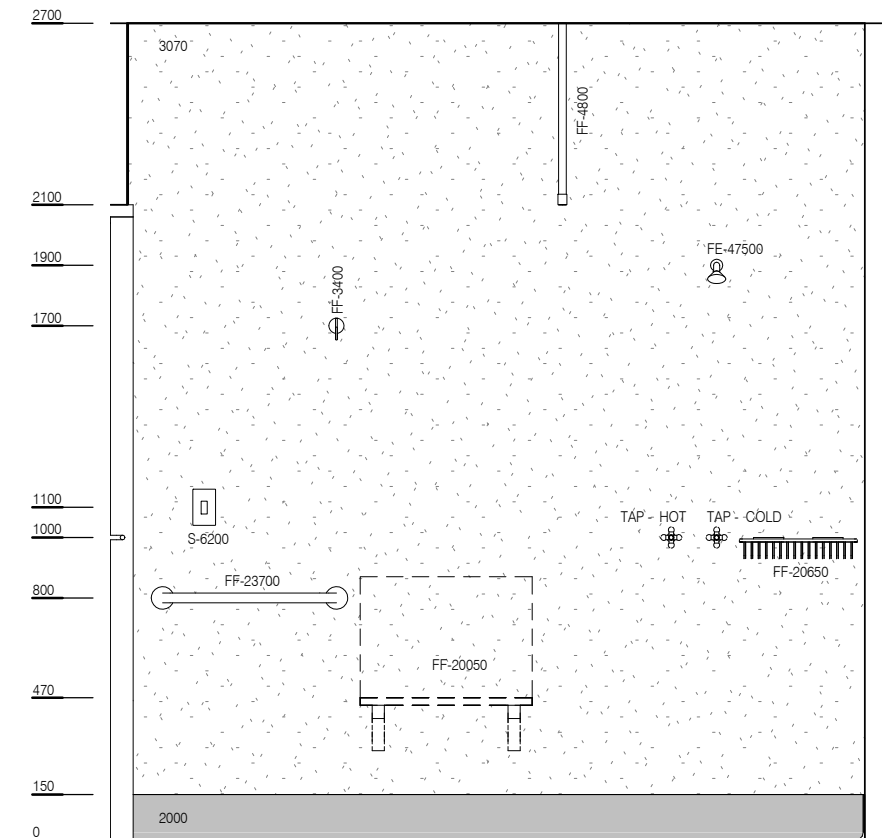

BIMID	DESCRIPTION
2000	FLOOR VINYL COVERED SKIRTING
2710	DOOR PROTECTION - KICKPLATE - 2710
3070	WALL VINYL FULL HEIGHT
FE-40412	TAP - COLD
FE-40413	TAP - HOT
FE-47500	SHOWER - FIXED ROSE
FF-3400	COAT HOOK
FF-4800	CURTAIN TRACK - SHOWER (STRAIGHT)
FF-5300	CURTAIN - SHOWER
FF-13800	MIRROR - FULL LENGTH
FF-20050	SHOWER SEAT - FOLD DOWN
FF-20650	SOAP, SHAMPOO HOLDER
FF-23700	TOWEL RAIL
S-4033	FLOOR WASTE
S-6200	LIGHT SWITCH

PLAN

ELEVATION 1

ELEVATION 2

ELEVATION 3

ELEVATION 4