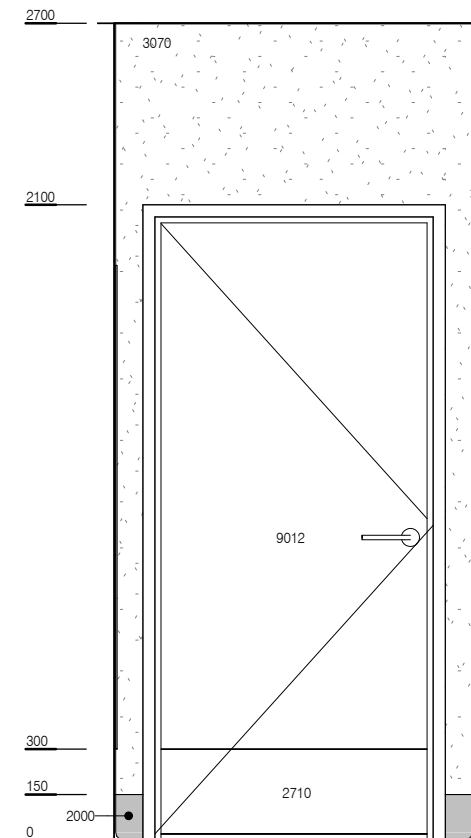

BIMID	DESCRIPTION
2000	FLOOR VINYL COVERED SKIRTING
2710	DOOR PROTECTION - KICKPLATE - 2710
3070	WALL VINYL FULL HEIGHT
FE-40412	TAP - COLD
FE-40413	TAP - HOT
FE-47500	SHOWER - FIXED ROSE
FF-3400	COAT HOOK
FF-4800	CURTAIN TRACK - SHOWER (STRAIGHT)
FF-5300	CURTAIN - SHOWER
FF-13800	MIRROR - FULL LENGTH
FF-20050	SHOWER SEAT - FOLD DOWN
FF-20650	SOAP, SHAMPOO HOLDER
FF-23700	TOWEL RAIL
S-4033	FLOOR WASTE
S-6200	LIGHT SWITCH

PLAN

ELEVATION 1

ELEVATION 2

ELEVATION 3

ELEVATION 4