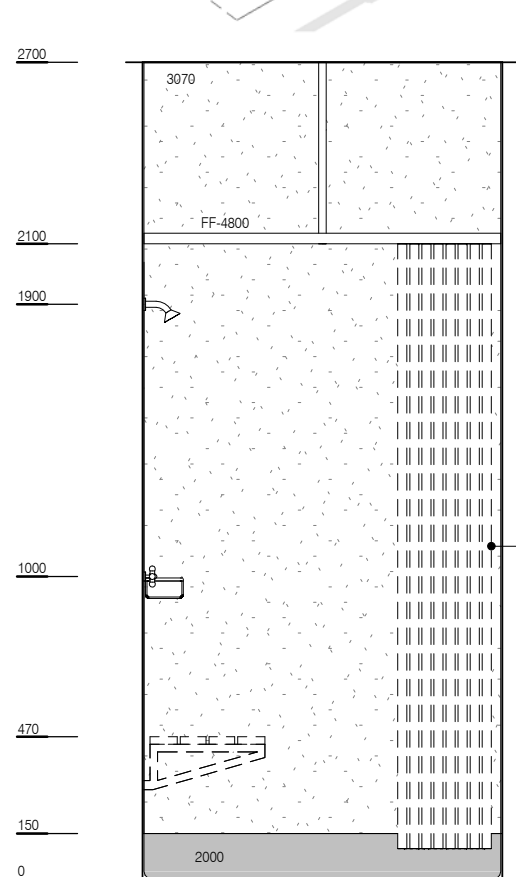

BIMID	DESCRIPTION
2000	FLOOR VINYL COVERED SKIRTING
2710	DOOR PROTECTION - KICKPLATE - 2710
3070	WALL VINYL FULL HEIGHT
FE-40412	TAP - COLD
FE-40413	TAP - HOT
FE-47500	SHOWER - FIXED ROSE
FF-3400	COAT HOOK
FF-4800	CURTAIN TRACK - SHOWER (STRAIGHT)
FF-5300	CURTAIN - SHOWER
FF-13800	MIRROR - FULL LENGTH
FF-20050	SHOWER SEAT - FOLD DOWN
FF-20650	SOAP, SHAMPOO HOLDER
FF-23700	TOWEL RAIL
S-4033	FLOOR WASTE
S-6200	LIGHT SWITCH

PLAN

ELEVATION 1

ELEVATION 2

ELEVATION 3

ELEVATION 4