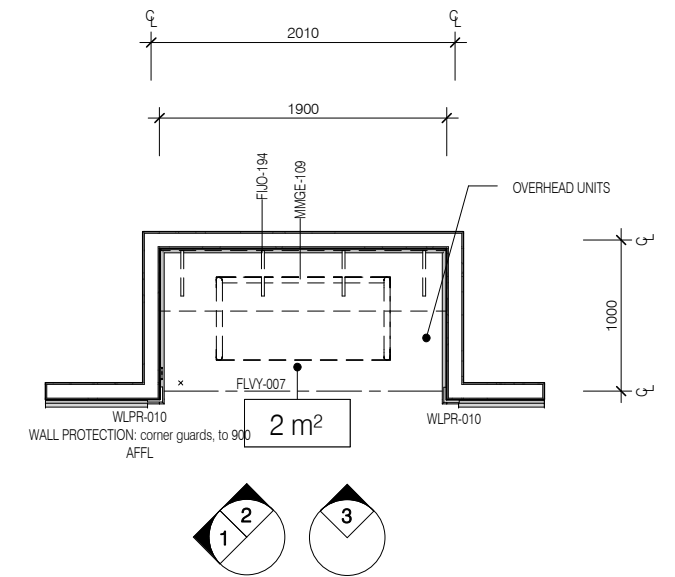

AUSTRALASIAN HFG STANDARD COMPONENTS

Room Layout Sheet

RLS Room Code: **BLIN**

Room Name:

BAY - LINEN

CODE	DESCRIPTION
DWSC-050	DOOR: double leaf, solid core, paint, 180 deg
ELBO-015	SWITCH: light, single
FIJO-194	SHELF: laminate
FLSK-010	SKIRTING: vinyl, floor vinyl coved, 150H, prefinished
FLVY-007	FLOOR FINISH: vinyl, seamless, coved, standard slip resistant
MMGE-109	TROLLEY: clean linen
WLPR-010	WALL PROTECTION: corner guards, to 900 AFFL
WLWA-021	WALL FINISH: vinyl, to 1800 AFFL

PLAN

OPTION 1:
LOCKABLE DOUBLE DOORS

OPTION 2:
LOCKABLE DOUBLE SLIDING DOORS

OPTION 3:
OPEN BAY

ELEVATION 1

ELEVATION 2

ELEVATION 3 (OPTION 1)

REV	DESCRIPTION	DATE
5	Coding and naming updated	20.03.2017

FOR GUIDANCE

SCALE	RLS Room Code	REV
1 : 50 @ A3	BLIN	5