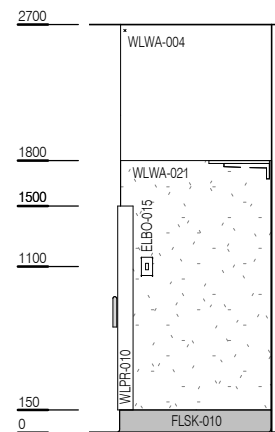

AUSTRALASIAN HFG STANDARD COMPONENTS

Room Layout Sheet

RLS Room Code: **BLIN**

Room Name:

BAY - LINEN

CODE	DESCRIPTION
DWSC-050	DOOR: double leaf, solid core, paint, 180 deg
ELBO-015	SWITCH: light, single
FIJO-194	SHELF: laminate
FLSK-010	SKIRTING: vinyl, floor vinyl coved, 150H, prefinished
FLVY-007	FLOOR FINISH: vinyl, seamless, coved, standard slip resistant
MMGE-109	TROLLEY: clean linen
WLPR-010	WALL PROTECTION: corner guards, to 900 AFFL
WLWA-021	WALL FINISH: vinyl, to 1800 AFFL

PLAN

OPTION 1:
LOCKABLE DOUBLE DOORS

OPTION 2:
LOCKABLE DOUBLE SLIDING DOORS

OPTION 3:
OPEN BAY

ELEVATION 1

ELEVATION 2

ELEVATION 3 (OPTION 1)

REV	DESCRIPTION	DATE
5	Coding and naming updated	20.03.2017

FOR GUIDANCE

SCALE	RLS Room Code	REV
1 : 50 @ A3	BLIN	5