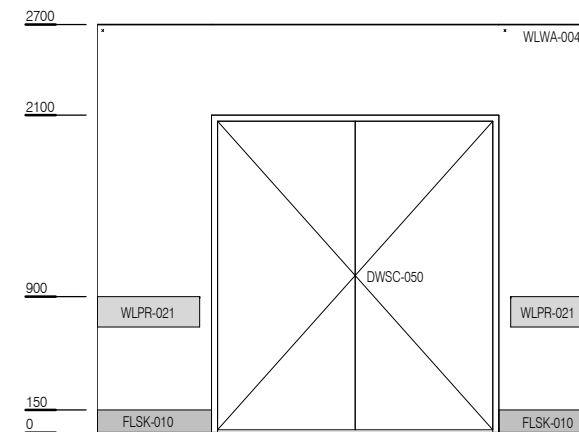

AUSTRALASIAN HFG STANDARD COMPONENTS

Room Layout Sheet

RLS Room Code: **BLIN**

Room Name:

BAY - LINEN

CODE	DESCRIPTION
DWSC-050	DOOR: double leaf, solid core, paint, 180 deg
ELBO-015	SWITCH: light, single
FIJO-194	SHELF: laminate
FLSK-010	SKIRTING: vinyl, floor vinyl coved, 150H, prefinished
FLVY-007	FLOOR FINISH: vinyl, seamless, coved, standard slip resistant
MMGE-109	TROLLEY: clean linen
WLPR-010	WALL PROTECTION: corner guards, to 900 AFFL
WLWA-021	WALL FINISH: vinyl, to 1800 AFFL

PLAN

OPTION 1:
LOCKABLE DOUBLE DOORS

OPTION 2:
LOCKABLE DOUBLE SLIDING DOORS

OPTION 3:
OPEN BAY

ELEVATION 1

ELEVATION 2

ELEVATION 3 (OPTION 1)

REV	DESCRIPTION	DATE
5	Coding and naming updated	20.03.2017

FOR GUIDANCE

SCALE	RLS Room Code	REV
1 : 50 @ A3	BLIN	5