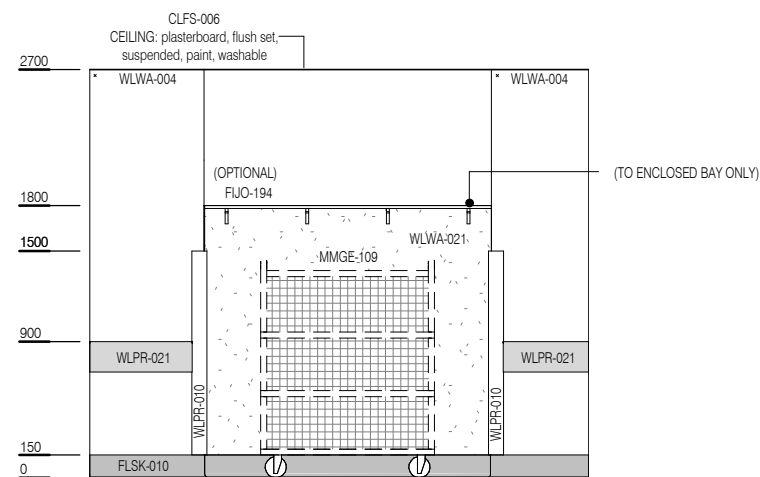

AUSTRALASIAN HFG STANDARD COMPONENTS

Room Layout Sheet

RLS Room Code: **BLIN**

Room Name:

BAY - LINEN

CODE	DESCRIPTION
DWSC-050	DOOR: double leaf, solid core, paint, 180 deg
ELBO-015	SWITCH: light, single
FIJO-194	SHELF: laminate
FLSK-010	SKIRTING: vinyl, floor vinyl coved, 150H, prefinished
FLVY-007	FLOOR FINISH: vinyl, seamless, coved, standard slip resistant
MMGE-109	TROLLEY: clean linen
WLPR-010	WALL PROTECTION: corner guards, to 900 AFFL
WLWA-021	WALL FINISH: vinyl, to 1800 AFFL

PLAN

OPTION 1:
LOCKABLE DOUBLE DOORS

OPTION 2:
LOCKABLE DOUBLE SLIDING DOORS

OPTION 3:
OPEN BAY

ELEVATION 1

ELEVATION 2

ELEVATION 3 (OPTION 1)

REV	DESCRIPTION	DATE
5	Coding and naming updated	20.03.2017

FOR GUIDANCE

SCALE	RLS Room Code	REV
1 : 50 @ A3	BLIN	5