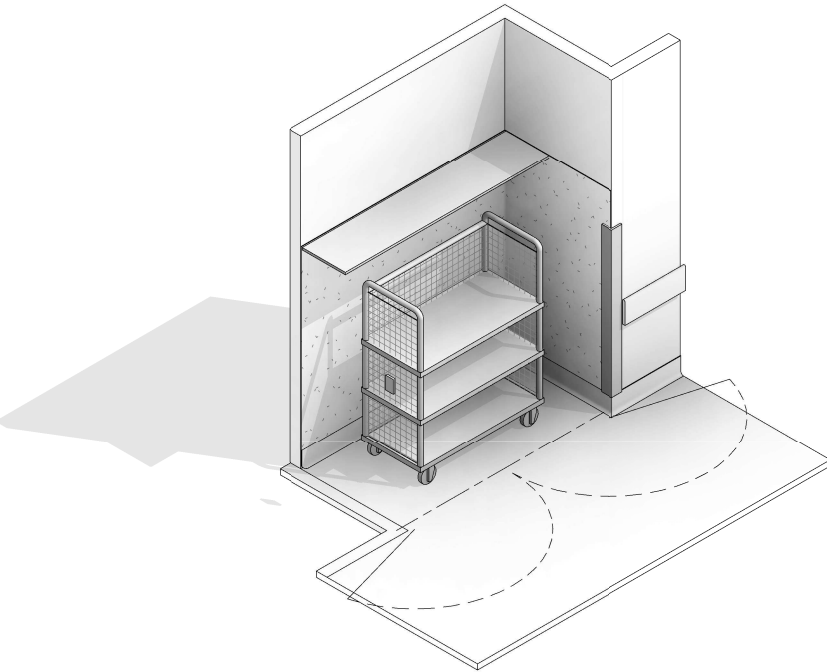

AUSTRALASIAN HFG STANDARD COMPONENTS

Room Layout Sheet

RLS Room Code: **BLIN**

Room Name:

BAY - LINEN

CODE	DESCRIPTION
DWSC-050	DOOR: double leaf, solid core, paint, 180 deg
ELBO-015	SWITCH: light, single
FIJO-194	SHELF: laminate
FLSK-010	SKIRTING: vinyl, floor vinyl coved, 150H, prefinished
FLVY-007	FLOOR FINISH: vinyl, seamless, coved, standard slip resistant
MMGE-109	TROLLEY: clean linen
WLPR-010	WALL PROTECTION: corner guards, to 900 AFFL
WLWA-021	WALL FINISH: vinyl, to 1800 AFFL

PLAN

OPTION 1:
LOCKABLE DOUBLE DOORS

OPTION 2:
LOCKABLE DOUBLE SLIDING DOORS

OPTION 3:
OPEN BAY

ELEVATION 1

ELEVATION 2

ELEVATION 3 (OPTION 1)

REV	DESCRIPTION	DATE
5	Coding and naming updated	20.03.2017

FOR GUIDANCE

SCALE	RLS Room Code	REV
1 : 50 @ A3	BLIN	5