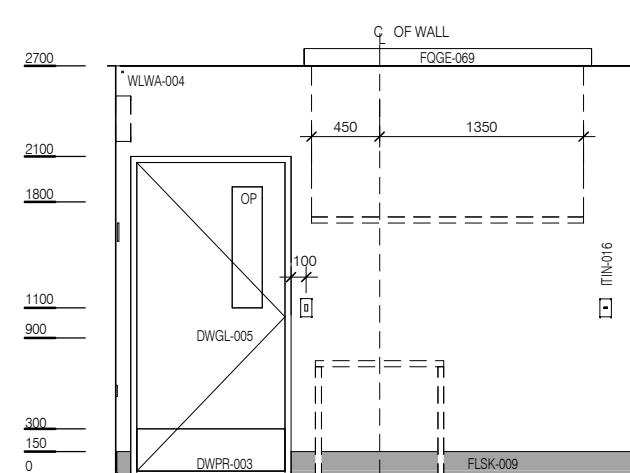

AUSTRALASIAN HFG STANDARD COMPONENTS

Room Layout Sheet

RLS Room Code: MEET-L-15

Room Name:

MEETING ROOM, 15m²

CODE	DESCRIPTION
DWPR-003	DOOR PROTECTION: kickplate, to 300 AFFL. vinyl, prefinished
DWWD-006	BLIND: venetian
DWWH-005	WINDOW
ELBO-015	SWITCH: light, single
ELGP-110	GPO: single, wall mounted, cleaner
ELGP-203	GPO: double, in floorbox
ELGP-208	GPO: double, wall mounted
FIBM-018	WHITEBOARD: fixed
FJJO-059	BENCH TOP: 600D, joinery under, laminate finish
FJJO-135	CUPBOARD: underbench, double door, adj shelves
FJJO-140	CUPBOARD: underbench, single door, adj shelves
FJJO-143	CUPBOARD: wall mount, double door, adj shelves
FJJO-156	CUPBOARD: wall mount, single door, adj shelves
FLCP-003	FLOOR FINISH: carpet, broadloom, 48 oz., 90/10 wool/nylon
FLSK-009	SKIRTING: vinyl, feather edged, 150H, prefinished
FOBS-017	CHAIR: meeting room
FQCW-016	BIN: waste, general, 20L
FQGE-005	CLOCK: analogue, battery operated
FQGE-069	SCREEN: projection, ceiling mounted, automatic
FQTA-017	TABLE: rectangular 1200L x 900W, work height
ITAV-026	PROJECTOR: data, surface mounted
ITIN-016	OUTLET: data, single RJ45, wall mounted
ITIN-022	OUTLET: data, double RJ45, in floorbox
ITIN-026	OUTLET: data, double RJ45, wall mounted
ITIN-070	OUTLET: MATV
ITIN-143	FLOORBOX: for power, data, AV, flush mounted
ITNE-049	TELEPHONE: handset, desktop
ITSE-006	BUTTON: duress, fixed
WLWA-004	WALL FINISH: paint, acrylic, washable

ELEVATION 1

ELEVATION 2

ELEVATION 3

ELEVATION 4

REV	DESCRIPTION	DATE
4	Coding and naming updated	20.03.2017

FOR GUIDANCE

SCALE	RLS Room Code	REV
1 : 50 @ A3	MEET-L-15	4