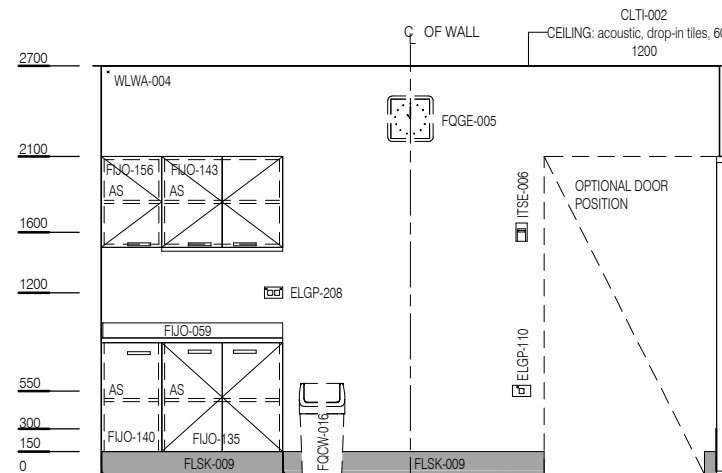

AUSTRALASIAN HFG STANDARD COMPONENTS

Room Layout Sheet

RLS Room Code: MEET-L-15

Room Name:

MEETING ROOM, 15m²

CODE	DESCRIPTION
DWPR-003	DOOR PROTECTION: kickplate, to 300 AFFL. vinyl, prefinished
DWWD-006	BLIND: venetian
DWWH-005	WINDOW
ELBO-015	SWITCH: light, single
ELGP-110	GPO: single, wall mounted, cleaner
ELGP-203	GPO: double, in floorbox
ELGP-208	GPO: double, wall mounted
FIBM-018	WHITEBOARD: fixed
FJJO-059	BENCH TOP: 600D, joinery under, laminate finish
FJJO-135	CUPBOARD: underbench, double door, adj shelves
FJJO-140	CUPBOARD: underbench, single door, adj shelves
FJJO-143	CUPBOARD: wall mount, double door, adj shelves
FJJO-156	CUPBOARD: wall mount, single door, adj shelves
FLCP-003	FLOOR FINISH: carpet, broadloom, 48 oz., 90/10 wool/nylon
FLSK-009	SKIRTING: vinyl, feather edged, 150H, prefinished
FOBS-017	CHAIR: meeting room
FQCW-016	BIN: waste, general, 20L
FQGE-005	CLOCK: analogue, battery operated
FQGE-069	SCREEN: projection, ceiling mounted, automatic
FQTA-017	TABLE: rectangular 1200L x 900W, work height
ITAV-026	PROJECTOR: data, surface mounted
ITIN-016	OUTLET: data, single RJ45, wall mounted
ITIN-022	OUTLET: data, double RJ45, in floorbox
ITIN-026	OUTLET: data, double RJ45, wall mounted
ITIN-070	OUTLET: MATV
ITIN-143	FLOORBOX: for power, data, AV, flush mounted
ITNE-049	TELEPHONE: handset, desktop
ITSE-006	BUTTON: duress, fixed
WLWA-004	WALL FINISH: paint, acrylic, washable

ELEVATION 1

ELEVATION 2

ELEVATION 3

ELEVATION 4

REV	DESCRIPTION	DATE
4	Coding and naming updated	20.03.2017

FOR GUIDANCE

SCALE	RLS Room Code	REV
1 : 50 @ A3	MEET-L-15	4