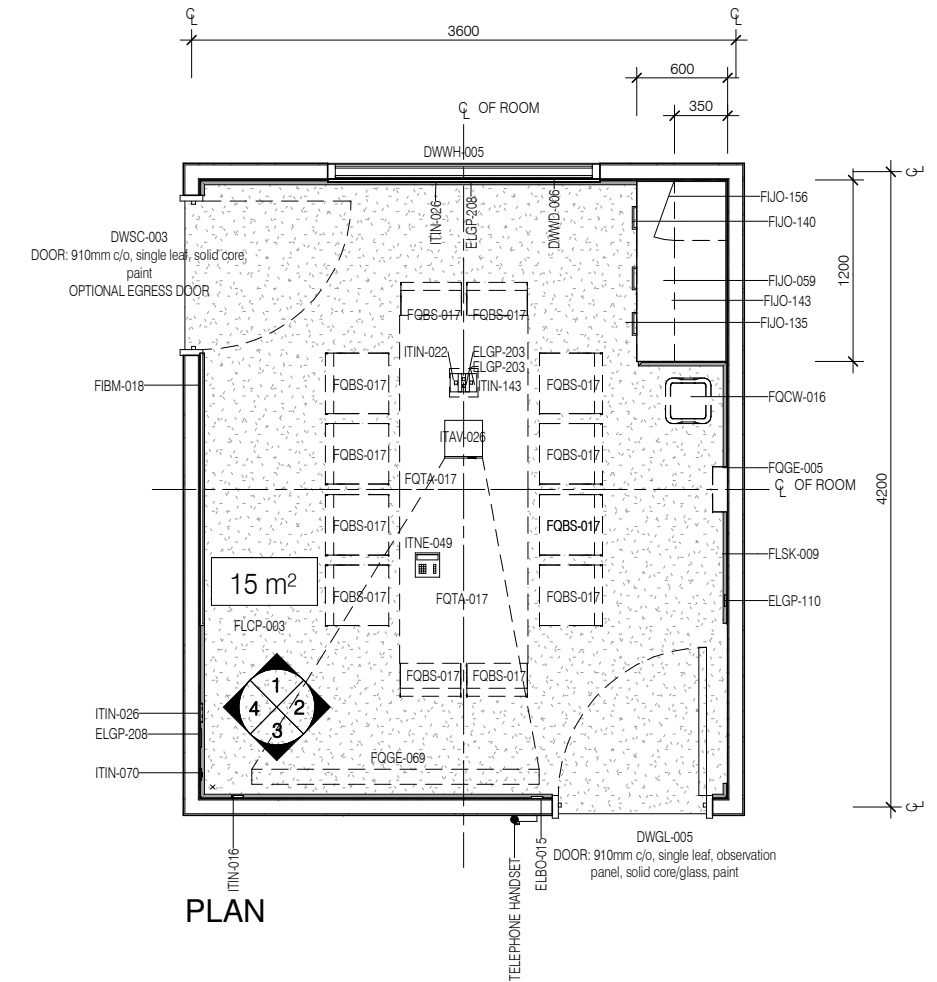

AUSTRALASIAN HFG STANDARD COMPONENTS

Room Layout Sheet

RLS Room Code: MEET-L-15

Room Name:

MEETING ROOM, 15m²

CODE	DESCRIPTION
DWPR-003	DOOR PROTECTION: kickplate, to 300 AFFL. vinyl, prefinished
DWWD-006	BLIND: venetian
DWWH-005	WINDOW
ELBO-015	SWITCH: light, single
ELGP-110	GPO: single, wall mounted, cleaner
ELGP-203	GPO: double, in floorbox
ELGP-208	GPO: double, wall mounted
FIBM-018	WHITEBOARD: fixed
FJJO-059	BENCH TOP: 600D, joinery under, laminate finish
FJJO-135	CUPBOARD: underbench, double door, adj shelves
FJJO-140	CUPBOARD: underbench, single door, adj shelves
FJJO-143	CUPBOARD: wall mount, double door, adj shelves
FJJO-156	CUPBOARD: wall mount, single door, adj shelves
FLCP-003	FLOOR FINISH: carpet, broadloom, 48 oz., 90/10 wool/nylon
FLSK-009	SKIRTING: vinyl, feather edged, 150H, prefinished
FOBS-017	CHAIR: meeting room
FQCW-016	BIN: waste, general, 20L
FQGE-005	CLOCK: analogue, battery operated
FQGE-069	SCREEN: projection, ceiling mounted, automatic
FQTA-017	TABLE: rectangular 1200L x 900W, work height
ITAV-026	PROJECTOR: data, surface mounted
ITIN-016	OUTLET: data, single RJ45, wall mounted
ITIN-022	OUTLET: data, double RJ45, in floorbox
ITIN-026	OUTLET: data, double RJ45, wall mounted
ITIN-070	OUTLET: MATV
ITIN-143	FLOORBOX: for power, data, AV, flush mounted
ITNE-049	TELEPHONE: handset, desktop
ITSE-006	BUTTON: duress, fixed
WLWA-004	WALL FINISH: paint, acrylic, washable

ELEVATION 1

ELEVATION 2

ELEVATION 3

ELEVATION 4

REV	DESCRIPTION	DATE
4	Coding and naming updated	20.03.2017

FOR GUIDANCE

SCALE	RLS Room Code	REV
1 : 50 @ A3	MEET-L-15	4