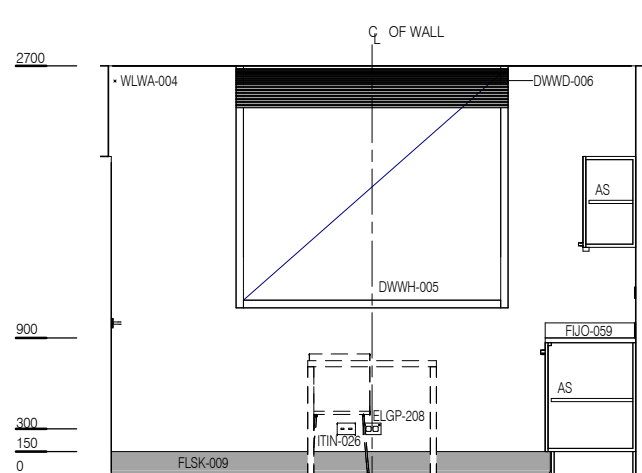

AUSTRALASIAN HFG STANDARD COMPONENTS

Room Layout Sheet

RLS Room Code: MEET-L-15

Room Name:

MEETING ROOM, 15m²

CODE	DESCRIPTION
DWPR-003	DOOR PROTECTION: kickplate, to 300 AFFL. vinyl, prefinished
DWWD-006	BLIND: venetian
DWWH-005	WINDOW
ELBO-015	SWITCH: light, single
ELGP-110	GPO: single, wall mounted, cleaner
ELGP-203	GPO: double, in floorbox
ELGP-208	GPO: double, wall mounted
FIBM-018	WHITEBOARD: fixed
FJJO-059	BENCH TOP: 600D, joinery under, laminate finish
FJJO-135	CUPBOARD: underbench, double door, adj shelves
FJJO-140	CUPBOARD: underbench, single door, adj shelves
FJJO-143	CUPBOARD: wall mount, double door, adj shelves
FJJO-156	CUPBOARD: wall mount, single door, adj shelves
FLCP-003	FLOOR FINISH: carpet, broadloom, 48 oz., 90/10 wool/nylon
FLSK-009	SKIRTING: vinyl, feather edged, 150H, prefinished
FOBS-017	CHAIR: meeting room
FQCW-016	BIN: waste, general, 20L
FQGE-005	CLOCK: analogue, battery operated
FQGE-069	SCREEN: projection, ceiling mounted, automatic
FQTA-017	TABLE: rectangular 1200L x 900W, work height
ITAV-026	PROJECTOR: data, surface mounted
ITIN-016	OUTLET: data, single RJ45, wall mounted
ITIN-022	OUTLET: data, double RJ45, in floorbox
ITIN-026	OUTLET: data, double RJ45, wall mounted
ITIN-070	OUTLET: MATV
ITIN-143	FLOORBOX: for power, data, AV, flush mounted
ITNE-049	TELEPHONE: handset, desktop
ITSE-006	BUTTON: duress, fixed
WLWA-004	WALL FINISH: paint, acrylic, washable

ELEVATION 1

ELEVATION 2

ELEVATION 3

ELEVATION 4

REV	DESCRIPTION	DATE
4	Coding and naming updated	20.03.2017

FOR GUIDANCE

SCALE	RLS Room Code	REV
1 : 50 @ A3	MEET-L-15	4