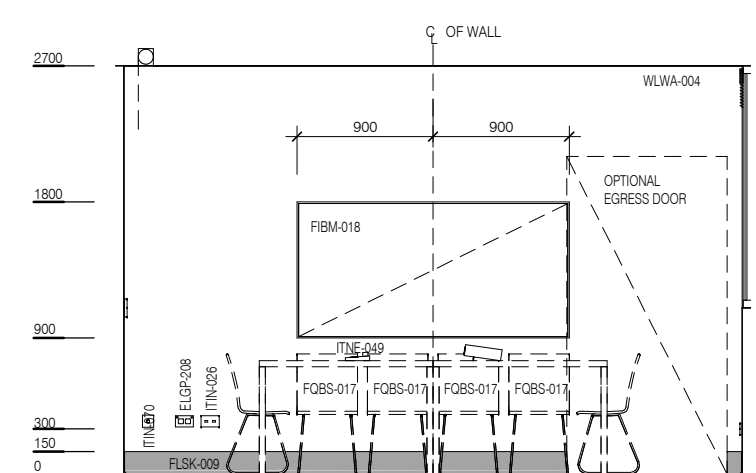

AUSTRALASIAN HFG STANDARD COMPONENTS

Room Layout Sheet

RLS Room Code: MEET-L-15

Room Name:

MEETING ROOM, 15m²

CODE	DESCRIPTION
DWPR-003	DOOR PROTECTION: kickplate, to 300 AFFL. vinyl, prefinished
DWWD-006	BLIND: venetian
DWWH-005	WINDOW
ELBO-015	SWITCH: light, single
ELGP-110	GPO: single, wall mounted, cleaner
ELGP-203	GPO: double, in floorbox
ELGP-208	GPO: double, wall mounted
FIBM-018	WHITEBOARD: fixed
FJJO-059	BENCH TOP: 600D, joinery under, laminate finish
FJJO-135	CUPBOARD: underbench, double door, adj shelves
FJJO-140	CUPBOARD: underbench, single door, adj shelves
FJJO-143	CUPBOARD: wall mount, double door, adj shelves
FJJO-156	CUPBOARD: wall mount, single door, adj shelves
FLCP-003	FLOOR FINISH: carpet, broadloom, 48 oz., 90/10 wool/nylon
FLSK-009	SKIRTING: vinyl, feather edged, 150H, prefinished
FOBS-017	CHAIR: meeting room
FQCW-016	BIN: waste, general, 20L
FQGE-005	CLOCK: analogue, battery operated
FQGE-069	SCREEN: projection, ceiling mounted, automatic
FQTA-017	TABLE: rectangular 1200L x 900W, work height
ITAV-026	PROJECTOR: data, surface mounted
ITIN-016	OUTLET: data, single RJ45, wall mounted
ITIN-022	OUTLET: data, double RJ45, in floorbox
ITIN-026	OUTLET: data, double RJ45, wall mounted
ITIN-070	OUTLET: MATV
ITIN-143	FLOORBOX: for power, data, AV, flush mounted
ITNE-049	TELEPHONE: handset, desktop
ITSE-006	BUTTON: duress, fixed
WLWA-004	WALL FINISH: paint, acrylic, washable

ELEVATION 1

ELEVATION 2

ELEVATION 3

ELEVATION 4

REV	DESCRIPTION	DATE
4	Coding and naming updated	20.03.2017

FOR GUIDANCE

SCALE	RLS Room Code	REV
1 : 50 @ A3	MEET-L-15	4