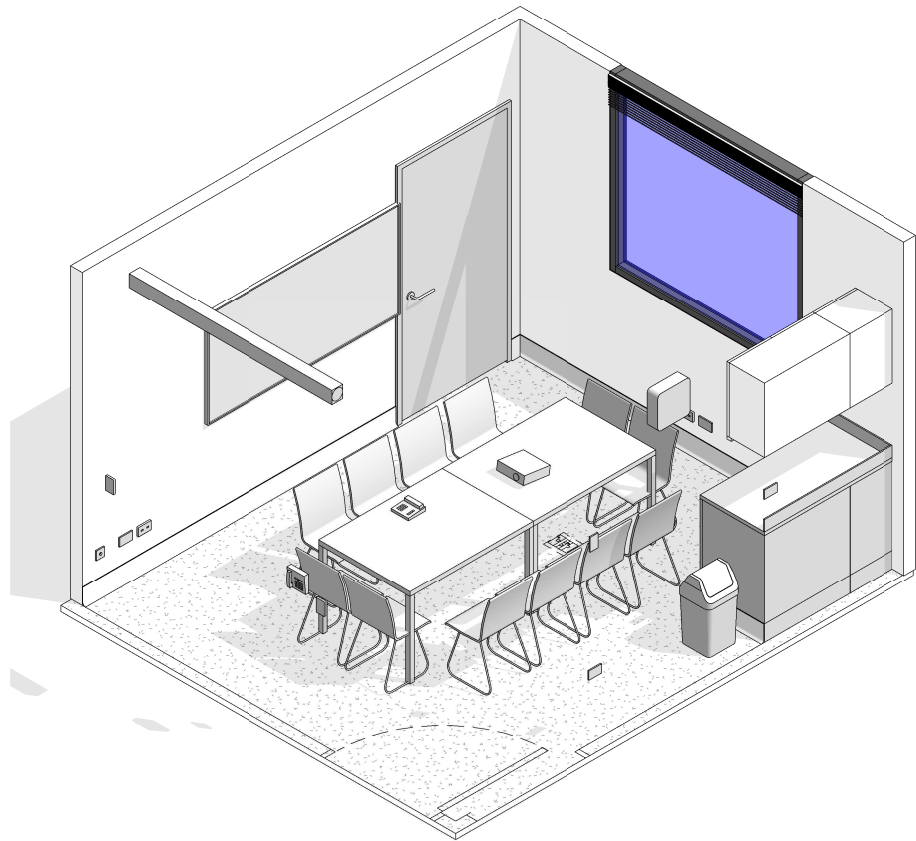

AUSTRALASIAN HFG STANDARD COMPONENTS

Room Layout Sheet

RLS Room Code: MEET-L-15

Room Name:

MEETING ROOM, 15m²

CODE	DESCRIPTION
DWPR-003	DOOR PROTECTION: kickplate, to 300 AFFL. vinyl, prefinished
DWWD-006	BLIND: venetian
DWWH-005	WINDOW
ELBO-015	SWITCH: light, single
ELGP-110	GPO: single, wall mounted, cleaner
ELGP-203	GPO: double, in floorbox
ELGP-208	GPO: double, wall mounted
FIBM-018	WHITEBOARD: fixed
FJJO-059	BENCH TOP: 600D, joinery under, laminate finish
FJJO-135	CUPBOARD: underbench, double door, adj shelves
FJJO-140	CUPBOARD: underbench, single door, adj shelves
FJJO-143	CUPBOARD: wall mount, double door, adj shelves
FJJO-156	CUPBOARD: wall mount, single door, adj shelves
FLCP-003	FLOOR FINISH: carpet, broadloom, 48 oz., 90/10 wool/nylon
FLSK-009	SKIRTING: vinyl, feather edged, 150H, prefinished
FOBS-017	CHAIR: meeting room
FQCW-016	BIN: waste, general, 20L
FQGE-005	CLOCK: analogue, battery operated
FQGE-069	SCREEN: projection, ceiling mounted, automatic
FQTA-017	TABLE: rectangular 1200L x 900W, work height
ITAV-026	PROJECTOR: data, surface mounted
ITIN-016	OUTLET: data, single RJ45, wall mounted
ITIN-022	OUTLET: data, double RJ45, in floorbox
ITIN-026	OUTLET: data, double RJ45, wall mounted
ITIN-070	OUTLET: MATV
ITIN-143	FLOORBOX: for power, data, AV, flush mounted
ITNE-049	TELEPHONE: handset, desktop
ITSE-006	BUTTON: duress, fixed
WLWA-004	WALL FINISH: paint, acrylic, washable

ELEVATION 1

ELEVATION 2

ELEVATION 3

ELEVATION 4

REV	DESCRIPTION	DATE
4	Coding and naming updated	20.03.2017

FOR GUIDANCE

SCALE	RLS Room Code	REV
1 : 50 @ A3	MEET-L-15	4