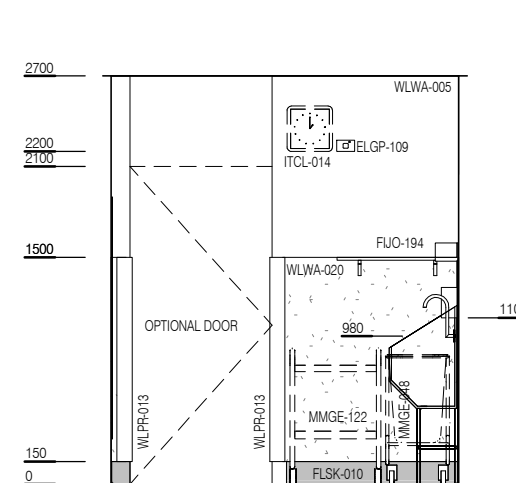

CODE	DESCRIPTION
DWOB-003	OBSERVATION: internal window, alum/glass, double glazed, integral venetian blind, powdercoat
DWPR-006	DOOR PROTECTION: protection plate, to 900 AFFL, PVC, prefinished
DWPR-010	DOOR PROTECTION: to door frame, PVC, prefinished
DWWD-007	BLIND: venetian, integral
DWWD-010	CONTROL: venetian blind, remote
ELGP-109	GPO: single, wall mounted
FIBM-007	MIRROR: fixed, glass, full length
FIDI-028	DISPENSER: scrub brush
FIDI-031	DISPENSER: soap antiseptic
FUJO-194	SHELF: laminate
FUJO-200	SHELF: stainless steel, over scrub sink, wall mount
FLSK-010	SKIRTING: vinyl, floor vinyl coved, 150H, prefinished
FLVY-004	FLOOR FINISH: vinyl, seamless, coved, non-slip, safety
FLVY-007	FLOOR FINISH: vinyl, seamless, coved, standard slip resistant
HYBA-077	SINK: trough, scrub
HYTP-042	TAPWARE: sensor
ITCL-014	CLOCK: analogue, electric
MMGE-048	LINEN CARRIER: dirty, single
MMGE-122	TROLLEY: gowns
WLPR-013	WALL PROTECTION: corner guards, to 1500 AFFL, prefinished PVC
WLWA-005	WALL FINISH: paint, scrub resistant
WLWA-020	WALL FINISH: vinyl, to 1500 AFFL

**RETIRED**

ELEVATION 1

ELEVATION 2

ELEVATION 3

ELEVATION 4