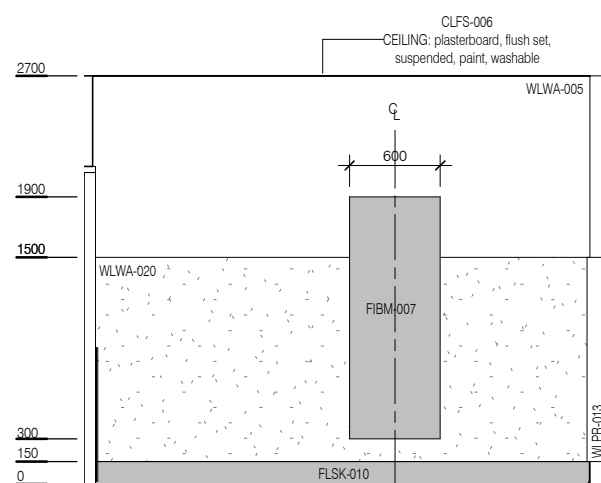

CODE	DESCRIPTION
DWOB-003	OBSERVATION: internal window, alum/glass, double glazed, integral venetian blind, powdercoat
DWPR-006	DOOR PROTECTION: protection plate, to 900 AFFL, PVC, prefinished
DWPR-010	DOOR PROTECTION: to door frame, PVC, prefinished
DWWD-007	BLIND: venetian, integral
DWWD-010	CONTROL: venetian blind, remote
ELGP-109	GPO: single, wall mounted
FIBM-007	MIRROR: fixed, glass, full length
FIDI-028	DISPENSER: scrub brush
FIDI-031	DISPENSER: soap antiseptic
FUJO-194	SHELF: laminate
FUJO-200	SHELF: stainless steel, over scrub sink, wall mount
FLSK-010	SKIRTING: vinyl, floor vinyl coved, 150H, prefinished
FLVY-004	FLOOR FINISH: vinyl, seamless, coved, non-slip, safety
FLVY-007	FLOOR FINISH: vinyl, seamless, coved, standard slip resistant
HYBA-077	SINK: trough, scrub
HYTP-042	TAPWARE: sensor
ITCL-014	CLOCK: analogue, electric
MMGE-048	LINEN CARRIER: dirty, single
MMGE-122	TROLLEY: gowns
WLPR-013	WALL PROTECTION: corner guards, to 1500 AFFL, prefinished PVC
WLWA-005	WALL FINISH: paint, scrub resistant
WLWA-020	WALL FINISH: vinyl, to 1500 AFFL

**RETIRED**

ELEVATION 1

ELEVATION 2

ELEVATION 3

ELEVATION 4