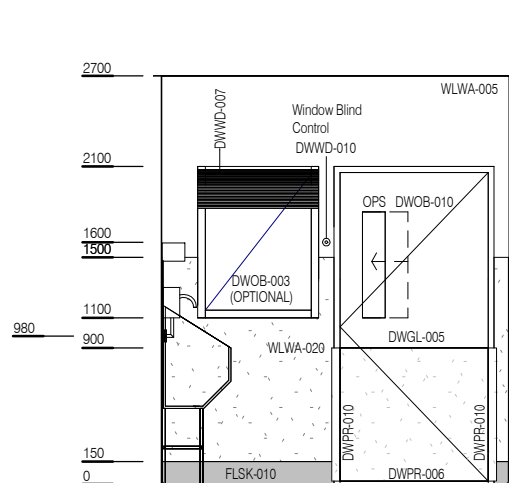

CODE	DESCRIPTION
DWOB-003	OBSERVATION: internal window, alum/glass, double glazed, integral venetian blind, powdercoat
DWPR-006	DOOR PROTECTION: protection plate, to 900 AFFL, PVC, prefinished
DWPR-010	DOOR PROTECTION: to door frame, PVC, prefinished
DWWD-007	BLIND: venetian, integral
DWWD-010	CONTROL: venetian blind, remote
ELGP-109	GPO: single, wall mounted
FIBM-007	MIRROR: fixed, glass, full length
FIDI-028	DISPENSER: scrub brush
FIDI-031	DISPENSER: soap antiseptic
FUJO-194	SHELF: laminate
FUJO-200	SHELF: stainless steel, over scrub sink, wall mount
FLSK-010	SKIRTING: vinyl, floor vinyl coved, 150H, prefinished
FLVY-004	FLOOR FINISH: vinyl, seamless, coved, non-slip, safety
FLVY-007	FLOOR FINISH: vinyl, seamless, coved, standard slip resistant
HYBA-077	SINK: trough, scrub
HYTP-042	TAPWARE: sensor
ITCL-014	CLOCK: analogue, electric
MMGE-048	LINEN CARRIER: dirty, single
MMGE-122	TROLLEY: gowns
WLPR-013	WALL PROTECTION: corner guards, to 1500 AFFL, prefinished PVC
WLWA-005	WALL FINISH: paint, scrub resistant
WLWA-020	WALL FINISH: vinyl, to 1500 AFFL

**RETIRED**

ELEVATION 1

ELEVATION 2

ELEVATION 3

ELEVATION 4