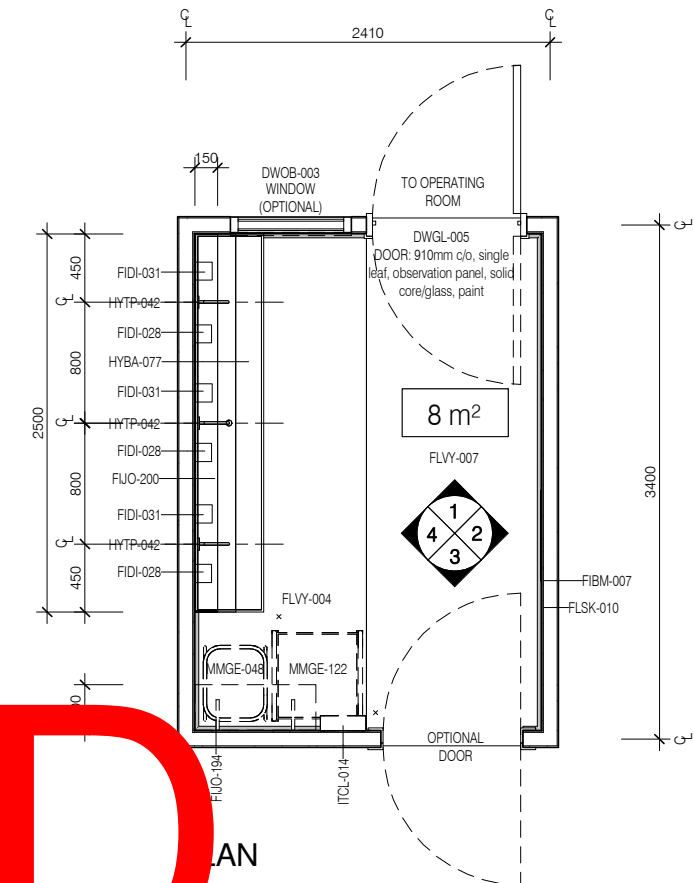

CODE	DESCRIPTION
DWOB-003	OBSERVATION: internal window, alum/glass, double glazed, integral venetian blind, powdercoat
DWPR-006	DOOR PROTECTION: protection plate, to 900 AFFL, PVC, prefinished
DWPR-010	DOOR PROTECTION: to door frame, PVC, prefinished
DWWD-007	BLIND: venetian, integral
DWWD-010	CONTROL: venetian blind, remote
ELGP-109	GPO: single, wall mounted
FIBM-007	MIRROR: fixed, glass, full length
FIDI-028	DISPENSER: scrub brush
FIDI-031	DISPENSER: soap antiseptic
FUJO-194	SHELF: laminate
FUJO-200	SHELF: stainless steel, over scrub sink, wall mount
FLSK-010	SKIRTING: vinyl, floor vinyl coved, 150H, prefinished
FLVY-004	FLOOR FINISH: vinyl, seamless, coved, non-slip, safety
FLVY-007	FLOOR FINISH: vinyl, seamless, coved, standard slip resistant
HYBA-077	SINK: trough, scrub
HYTP-042	TAPWARE: sensor
ITCL-014	CLOCK: analogue, electric
MMGE-048	LINEN CARRIER: dirty, single
MMGE-122	TROLLEY: gowns
WLPR-013	WALL PROTECTION: corner guards, to 1500 AFFL, prefinished PVC
WLWA-005	WALL FINISH: paint, scrub resistant
WLWA-020	WALL FINISH: vinyl, to 1500 AFFL

**RETIRED**

ELEVATION 1

ELEVATION 2

ELEVATION 3

ELEVATION 4