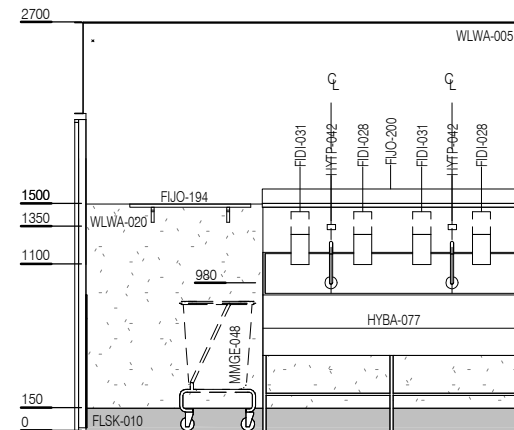

AUSTRALASIAN HFG STANDARD COMPONENTS

Room Layout Sheet

RLS Room Code: **SCRBS**

Room Name:

SCRUB UP/ GOWNING - SHARED, 10m²

CODE	DESCRIPTION
DWOB-003	OBSERVATION: internal window, alum/glass, double glazed, integral venetian blind, powdercoat
DWPR-006	DOOR PROTECTION: protection plate, to 900 AFFL, PVC, prefinished
DWPR-010	DOOR PROTECTION: to door frame, PVC, prefinished
DWWD-007	BLIND: venetian, integral
DWWD-010	CONTROL: venetian blind, remote
ELBO-015	SWITCH: light, single
ELGP-109	GPO: single, wall mounted
FIDI-028	DISPENSER: scrub brush
FIDI-031	DISPENSER: soap antiseptic
FUJO-194	SHELF: laminate
FUJO-200	SHELF: stainless steel, over scrub sink, wall mount
FLSK-010	SKIRTING: vinyl, floor vinyl coved, 150H, prefinished
FLVY-004	FLOOR FINISH: vinyl, seamless, coved, non-slip, safety
FLVY-007	FLOOR FINISH: vinyl, seamless, coved, standard slip resistant
HYBA-077	SINK: trough, scrub
HYTP-042	TAPWARE: sensor
ITCL-014	CLOCK: analogue, electric
MMGE-048	LINEN CARRIER: dirty, single
WLPR-013	WALL PROTECTION: corner guards, to 1500 AFFL, prefinished PVC
WLWA-005	WALL FINISH: paint, scrub resistant
WLWA-020	WALL FINISH: vinyl, to 1500 AFFL

RETIRED

ELEVATION 1

ELEVATION 2

ELEVATION 3

ELEVATION 4

REV	DESCRIPTION	DATE
4	Coding and naming updated	20.03.2017

FOR GUIDANCE

SCALE	RLS Room Code	REV
1 : 50 @ A3	SCRBS	4