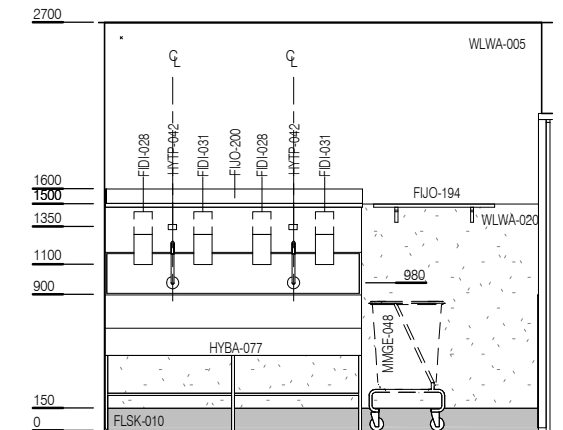

AUSTRALASIAN HFG STANDARD COMPONENTS

Room Layout Sheet

RLS Room Code: **SCRBS**

Room Name:

SCRUB UP/ GOWNING - SHARED, 10m²

CODE	DESCRIPTION
DWOB-003	OBSERVATION: internal window, alum/glass, double glazed, integral venetian blind, powdercoat
DWPR-006	DOOR PROTECTION: protection plate, to 900 AFFL, PVC, prefinished
DWPR-010	DOOR PROTECTION: to door frame, PVC, prefinished
DWWD-007	BLIND: venetian, integral
DWWD-010	CONTROL: venetian blind, remote
ELBO-015	SWITCH: light, single
ELGP-109	GPO: single, wall mounted
FIDI-028	DISPENSER: scrub brush
FIDI-031	DISPENSER: soap antiseptic
FUJO-194	SHELF: laminate
FUJO-200	SHELF: stainless steel, over scrub sink, wall mount
FLSK-010	SKIRTING: vinyl, floor vinyl coved, 150H, prefinished
FLVY-004	FLOOR FINISH: vinyl, seamless, coved, non-slip, safety
FLVY-007	FLOOR FINISH: vinyl, seamless, coved, standard slip resistant
HYBA-077	SINK: trough, scrub
HYTP-042	TAPWARE: sensor
ITCL-014	CLOCK: analogue, electric
MMGE-048	LINEN CARRIER: dirty, single
WLPR-013	WALL PROTECTION: corner guards, to 1500 AFFL, prefinished PVC
WLWA-005	WALL FINISH: paint, scrub resistant
WLWA-020	WALL FINISH: vinyl, to 1500 AFFL

RETIRED

ELEVATION 1

ELEVATION 2

ELEVATION 3

ELEVATION 4

REV	DESCRIPTION	DATE
4	Coding and naming updated	20.03.2017

FOR GUIDANCE

SCALE	RLS Room Code	REV
1 : 50 @ A3	SCRBS	4