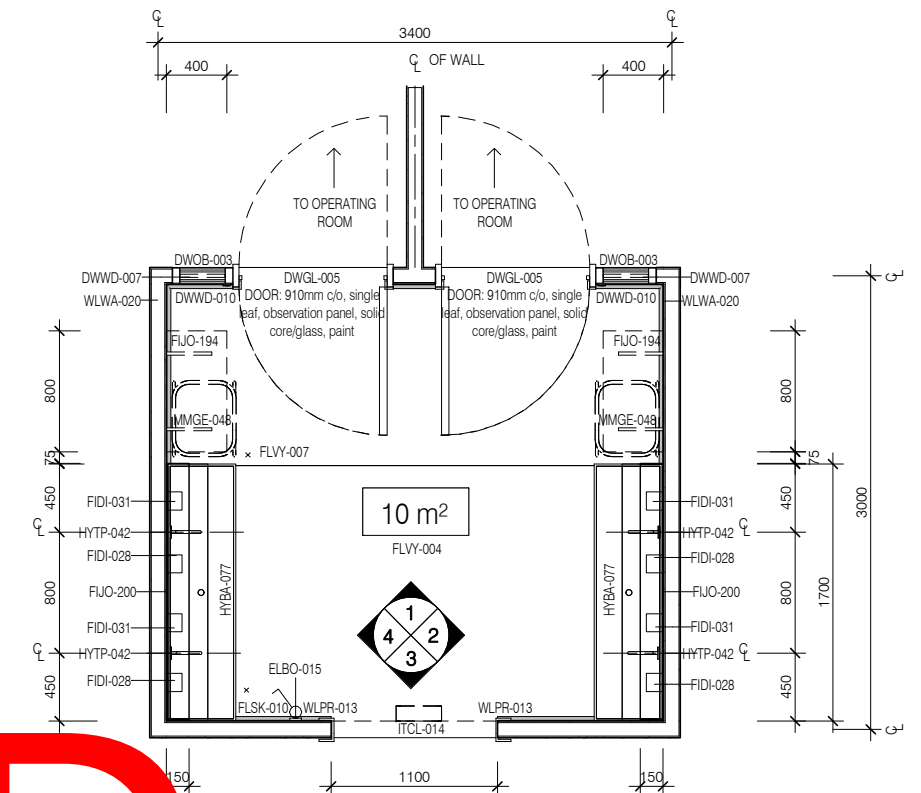

AUSTRALASIAN HFG STANDARD COMPONENTS

Room Layout Sheet

RLS Room Code: **SCRBS**

Room Name:

SCRUB UP/ GOWNING - SHARED, 10m²

CODE	DESCRIPTION
DWOB-003	OBSERVATION: internal window, alum/glass, double glazed, integral venetian blind, powdercoat
DWPR-006	DOOR PROTECTION: protection plate, to 900 AFFL, PVC, prefinished
DWPR-010	DOOR PROTECTION: to door frame, PVC, prefinished
DWWD-007	BLIND: venetian, integral
DWWD-010	CONTROL: venetian blind, remote
ELBO-015	SWITCH: light, single
ELGP-109	GPO: single, wall mounted
FIDI-028	DISPENSER: scrub brush
FIDI-031	DISPENSER: soap antiseptic
FUJO-194	SHELF: laminate
FUJO-200	SHELF: stainless steel, over scrub sink, wall mount
FLSK-010	SKIRTING: vinyl, floor vinyl coved, 150H, prefinished
FLVY-004	FLOOR FINISH: vinyl, seamless, coved, non-slip, safety
FLVY-007	FLOOR FINISH: vinyl, seamless, coved, standard slip resistant
HYBA-077	SINK: trough, scrub
HYTP-042	TAPWARE: sensor
ITCL-014	CLOCK: analogue, electric
MMGE-048	LINEN CARRIER: dirty, single
WLPR-013	WALL PROTECTION: corner guards, to 1500 AFFL, prefinished PVC
WLWA-005	WALL FINISH: paint, scrub resistant
WLWA-020	WALL FINISH: vinyl, to 1500 AFFL

RETIRED

ELEVATION 1

ELEVATION 2

ELEVATION 3

ELEVATION 4

REV	DESCRIPTION	DATE
4	Coding and naming updated	20.03.2017

FOR GUIDANCE

SCALE	RLS Room Code	REV
1 : 50 @ A3	SCRBS	4