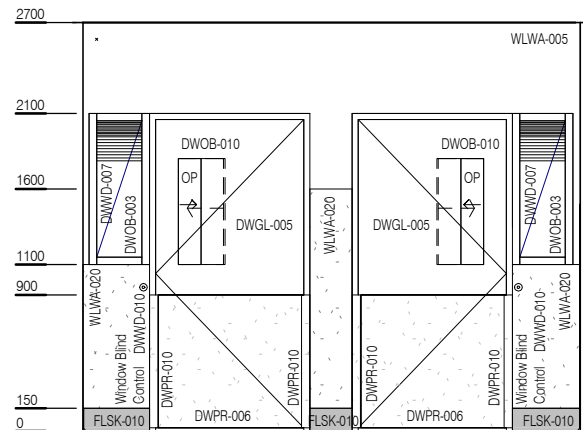

AUSTRALASIAN HFG STANDARD COMPONENTS

Room Layout Sheet

RLS Room Code: **SCRBS**

Room Name:

SCRUB UP/ GOWNING - SHARED, 10m²

CODE	DESCRIPTION
DWOB-003	OBSERVATION: internal window, alum/glass, double glazed, integral venetian blind, powdercoat
DWPR-006	DOOR PROTECTION: protection plate, to 900 AFFL, PVC, prefinished
DWPR-010	DOOR PROTECTION: to door frame, PVC, prefinished
DWWD-007	BLIND: venetian, integral
DWWD-010	CONTROL: venetian blind, remote
ELBO-015	SWITCH: light, single
ELGP-109	GPO: single, wall mounted
FIDI-028	DISPENSER: scrub brush
FIDI-031	DISPENSER: soap antiseptic
FUJO-194	SHELF: laminate
FUJO-200	SHELF: stainless steel, over scrub sink, wall mount
FLSK-010	SKIRTING: vinyl, floor vinyl coved, 150H, prefinished
FLVY-004	FLOOR FINISH: vinyl, seamless, coved, non-slip, safety
FLVY-007	FLOOR FINISH: vinyl, seamless, coved, standard slip resistant
HYBA-077	SINK: trough, scrub
HYTP-042	TAPWARE: sensor
ITCL-014	CLOCK: analogue, electric
MMGE-048	LINEN CARRIER: dirty, single
WLPR-013	WALL PROTECTION: corner guards, to 1500 AFFL, prefinished PVC
WLWA-005	WALL FINISH: paint, scrub resistant
WLWA-020	WALL FINISH: vinyl, to 1500 AFFL

RETIRED

ELEVATION 1

ELEVATION 2

ELEVATION 3

ELEVATION 4

REV	DESCRIPTION	DATE
4	Coding and naming updated	20.03.2017

FOR GUIDANCE

SCALE	RLS Room Code	REV
1 : 50 @ A3	SCRBS	4