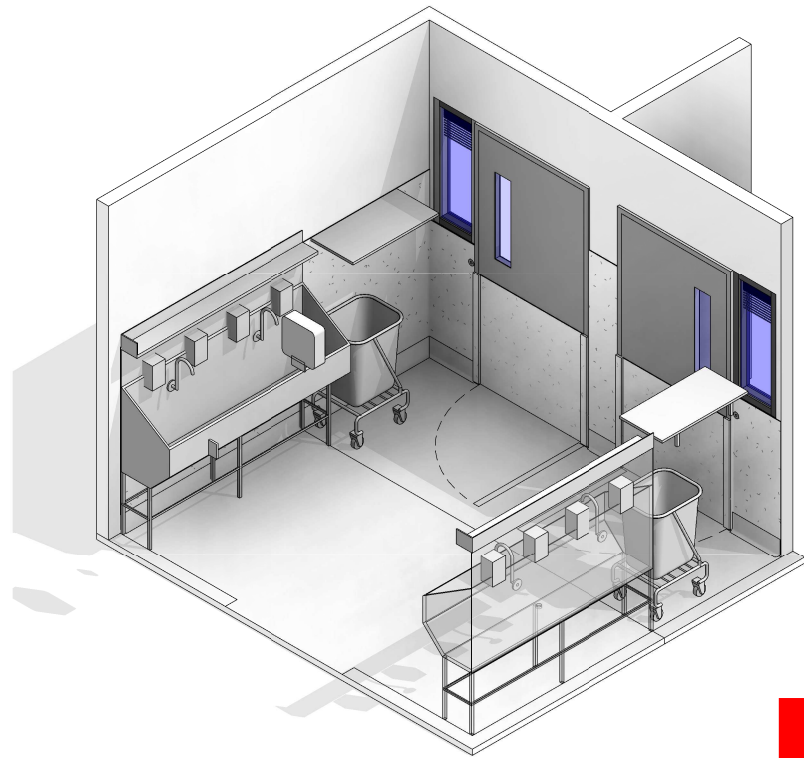

AUSTRALASIAN HFG STANDARD COMPONENTS

Room Layout Sheet

RLS Room Code: **SCRBS**

Room Name:

SCRUB UP/ GOWNING - SHARED, 10m²

CODE	DESCRIPTION
DWOB-003	OBSERVATION: internal window, alum/glass, double glazed, integral venetian blind, powdercoat
DWPR-006	DOOR PROTECTION: protection plate, to 900 AFFL, PVC, prefinished
DWPR-010	DOOR PROTECTION: to door frame, PVC, prefinished
DWWD-007	BLIND: venetian, integral
DWWD-010	CONTROL: venetian blind, remote
ELBO-015	SWITCH: light, single
ELGP-109	GPO: single, wall mounted
FIDI-028	DISPENSER: scrub brush
FIDI-031	DISPENSER: soap antiseptic
FUJO-194	SHELF: laminate
FUJO-200	SHELF: stainless steel, over scrub sink, wall mount
FLSK-010	SKIRTING: vinyl, floor vinyl coved, 150H, prefinished
FLVY-004	FLOOR FINISH: vinyl, seamless, coved, non-slip, safety
FLVY-007	FLOOR FINISH: vinyl, seamless, coved, standard slip resistant
HYBA-077	SINK: trough, scrub
HYTP-042	TAPWARE: sensor
ITCL-014	CLOCK: analogue, electric
MMGE-048	LINEN CARRIER: dirty, single
WLPR-013	WALL PROTECTION: corner guards, to 1500 AFFL, prefinished PVC
WLWA-005	WALL FINISH: paint, scrub resistant
WLWA-020	WALL FINISH: vinyl, to 1500 AFFL

RETIRED

ELEVATION 1

ELEVATION 2

ELEVATION 3

ELEVATION 4

REV	DESCRIPTION	DATE
4	Coding and naming updated	20.03.2017

FOR GUIDANCE

SCALE	RLS Room Code	REV
1 : 50 @ A3	SCRBS	4