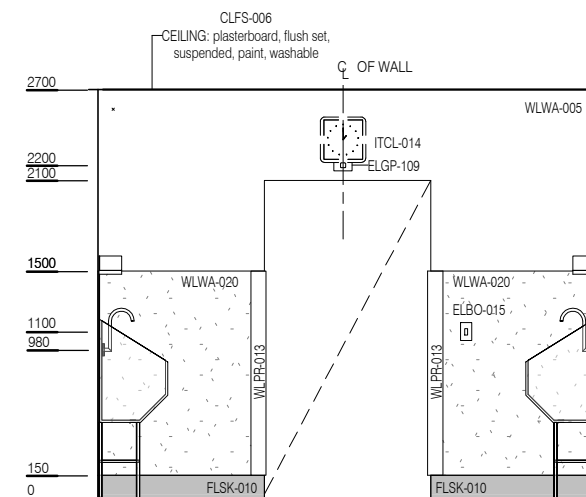

AUSTRALASIAN HFG STANDARD COMPONENTS

Room Layout Sheet

RLS Room Code: **SCRBS**

Room Name:

SCRUB UP/ GOWNING - SHARED, 10m²

CODE	DESCRIPTION
DWOB-003	OBSERVATION: internal window, alum/glass, double glazed, integral venetian blind, powdercoat
DWPR-006	DOOR PROTECTION: protection plate, to 900 AFFL, PVC, prefinished
DWPR-010	DOOR PROTECTION: to door frame, PVC, prefinished
DWWD-007	BLIND: venetian, integral
DWWD-010	CONTROL: venetian blind, remote
ELBO-015	SWITCH: light, single
ELGP-109	GPO: single, wall mounted
FIDI-028	DISPENSER: scrub brush
FIDI-031	DISPENSER: soap antiseptic
FUJO-194	SHELF: laminate
FUJO-200	SHELF: stainless steel, over scrub sink, wall mount
FLSK-010	SKIRTING: vinyl, floor vinyl coved, 150H, prefinished
FLVY-004	FLOOR FINISH: vinyl, seamless, coved, non-slip, safety
FLVY-007	FLOOR FINISH: vinyl, seamless, coved, standard slip resistant
HYBA-077	SINK: trough, scrub
HYTP-042	TAPWARE: sensor
ITCL-014	CLOCK: analogue, electric
MMGE-048	LINEN CARRIER: dirty, single
WLPR-013	WALL PROTECTION: corner guards, to 1500 AFFL, prefinished PVC
WLWA-005	WALL FINISH: paint, scrub resistant
WLWA-020	WALL FINISH: vinyl, to 1500 AFFL

RETIRED

ELEVATION 1

ELEVATION 2

ELEVATION 3

ELEVATION 4

REV	DESCRIPTION	DATE
4	Coding and naming updated	20.03.2017

FOR GUIDANCE

SCALE	RLS Room Code	REV
1 : 50 @ A3	SCRBS	4